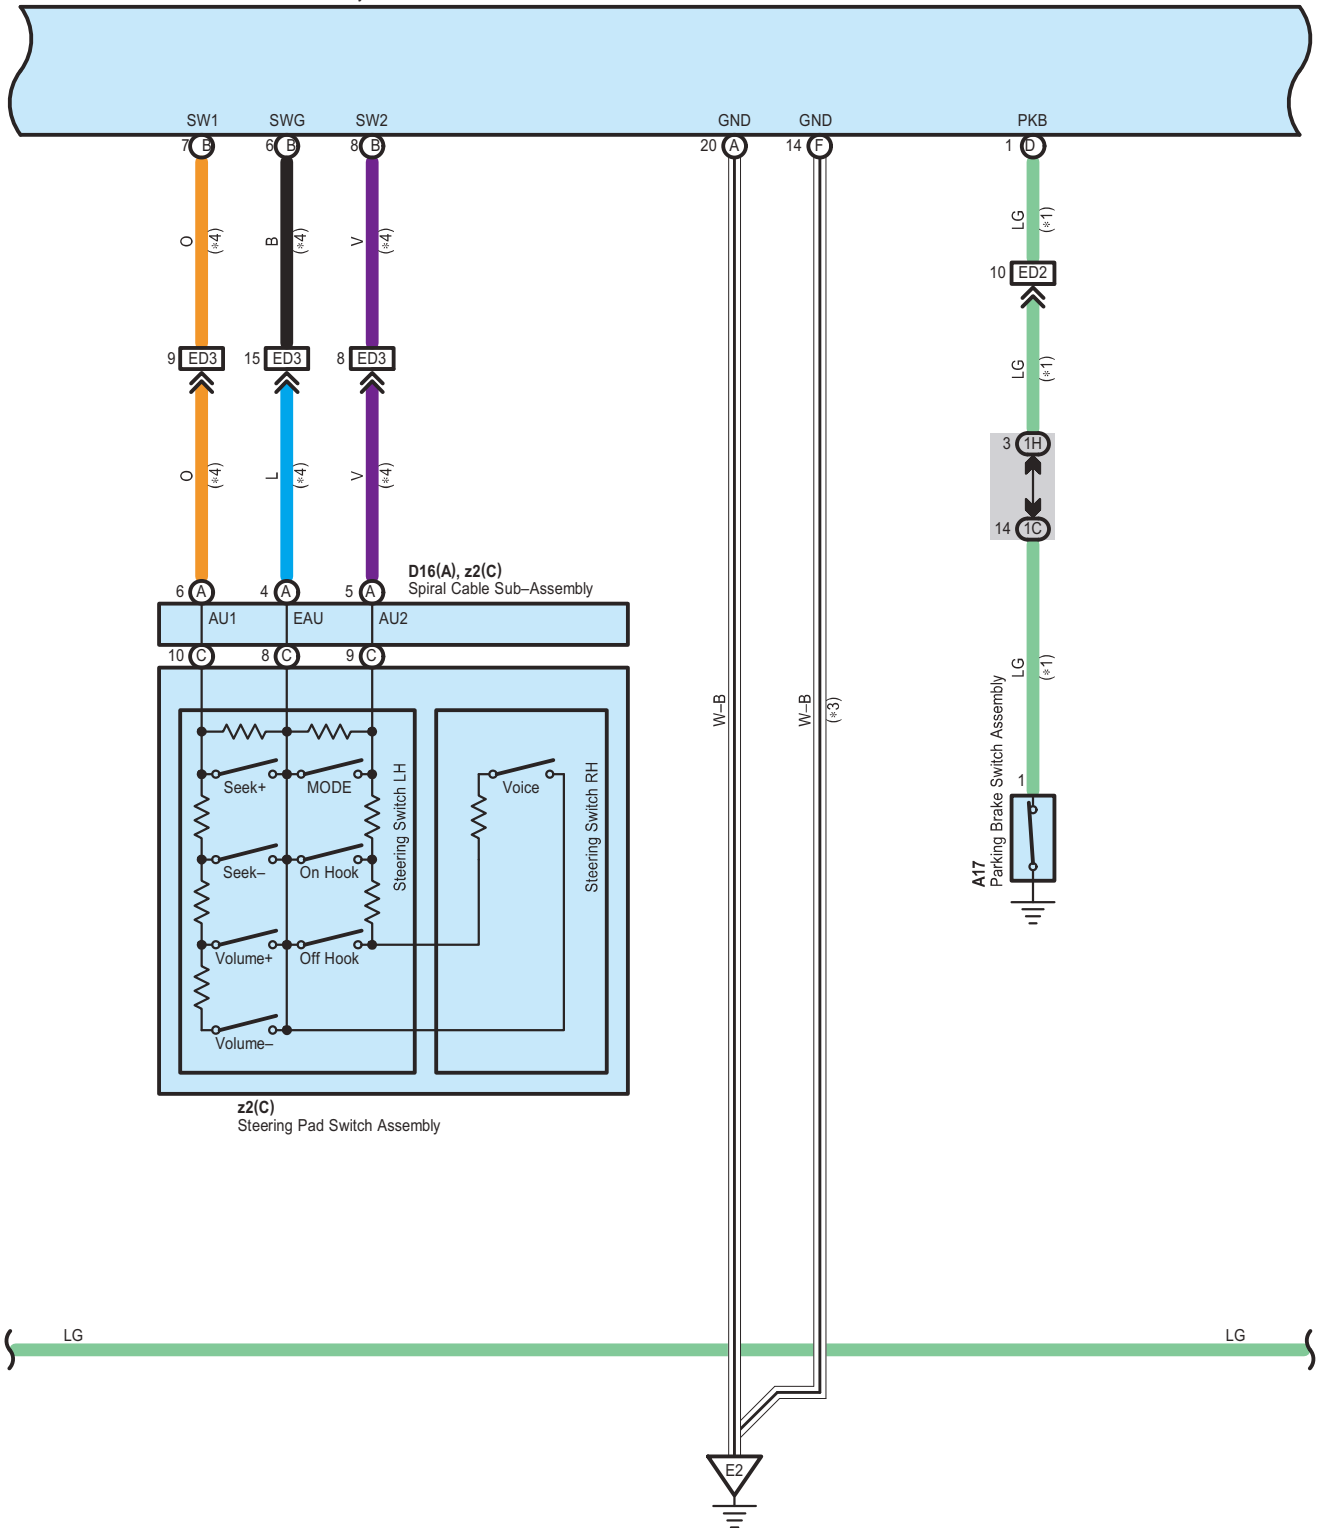

T6 Stereo Component Speaker Assembly

* 1 : w/ Navigation System
 * 2 : w/o Navigation System

E2(A), E3(B), E4(C), E5(D), E6(E), E15(G)
 Navigation Receiver Assembly
 E2(A), E3(B), E14(F), E16(H)
 Radio Receiver Assembly

- * 1 : w/ Navigation System
- * 2 : w/o Navigation System
- * 3 : w/ Cellular Mobile Telephone
- * 4 : w/ Steering Pad Switch Assembly

E2(A), E3(B), E4(C), E5(D), E6(E), E15(G)
 Navigation Receiver Assembly
 E2(A), E3(B), E14(F), E16(H)
 Radio Receiver Assembly

E2(A), E3(B), E4(C), E5(D), E6(E), E15(G)
 Navigation Receiver Assembly
 E2(A), E3(B), E14(F), E16(H)
 Radio Receiver Assembly

Q13
 Television Display Assembly

- * 1 : w/ Navigation System
- * 2 : w/o Navigation System
- * 5 : w/ Rear Seat Entertainment System