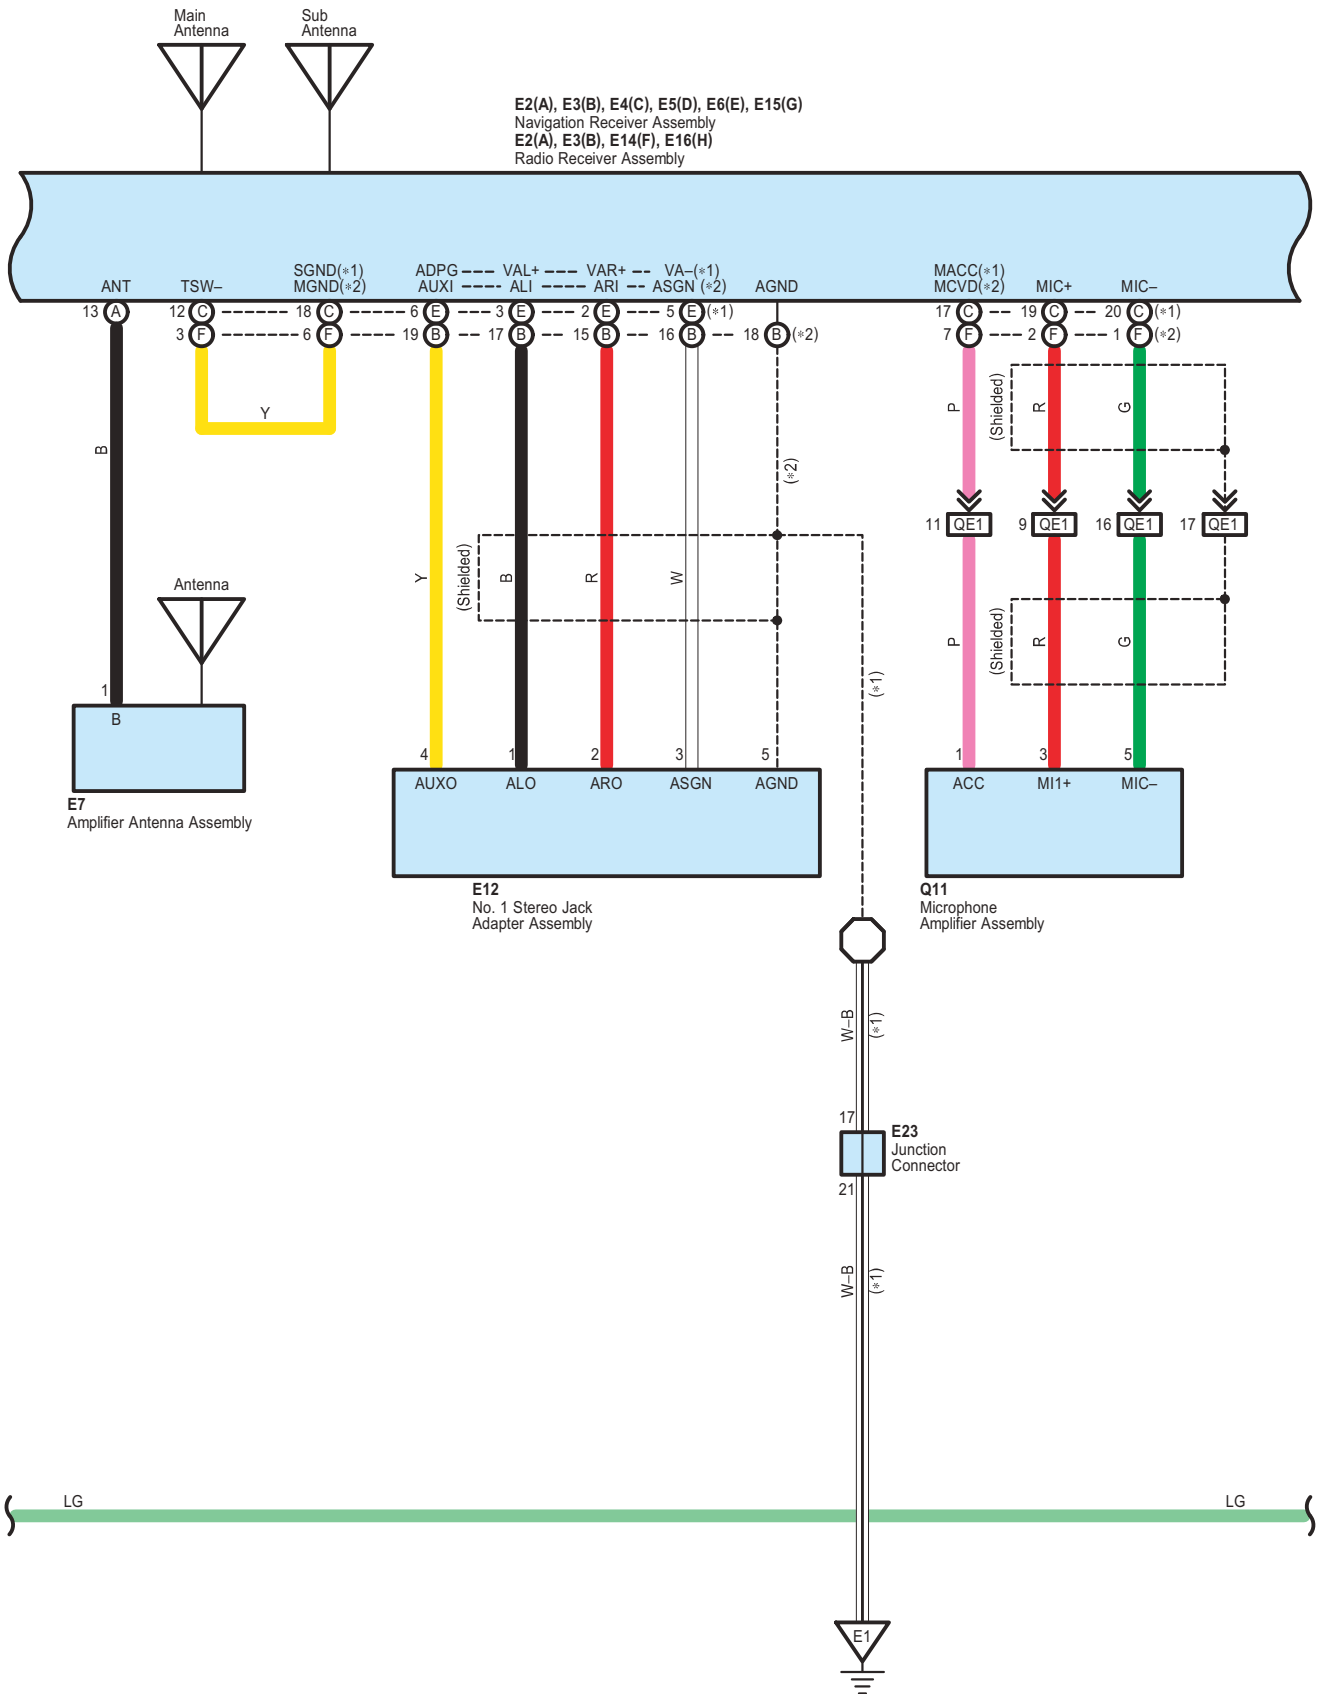

T6 Stereo Component Speaker Assembly

* 1 : w/ Navigation System
 * 2 : w/o Navigation System

E2(A), E3(B), E4(C), E5(D), E6(E), E15(G)
 Navigation Receiver Assembly
 E2(A), E3(B), E14(F), E16(H)
 Radio Receiver Assembly

- * 1 : w/ Navigation System
- * 2 : w/o Navigation System
- * 3 : w/ Cellular Mobile Telephone
- * 4 : w/ Steering Pad Switch Assembly

E2(A), E3(B), E4(C), E5(D), E6(E), E15(G)
 Navigation Receiver Assembly
 E2(A), E3(B), E14(F), E16(H)
 Radio Receiver Assembly

E2(A), E3(B), E4(C), E5(D), E6(E), E15(G)
 Navigation Receiver Assembly
 E2(A), E3(B), E14(F), E16(H)
 Radio Receiver Assembly

Q13
 Television Display Assembly

- * 1 : w/ Navigation System
- * 2 : w/o Navigation System
- * 5 : w/ Rear Seat Entertainment System