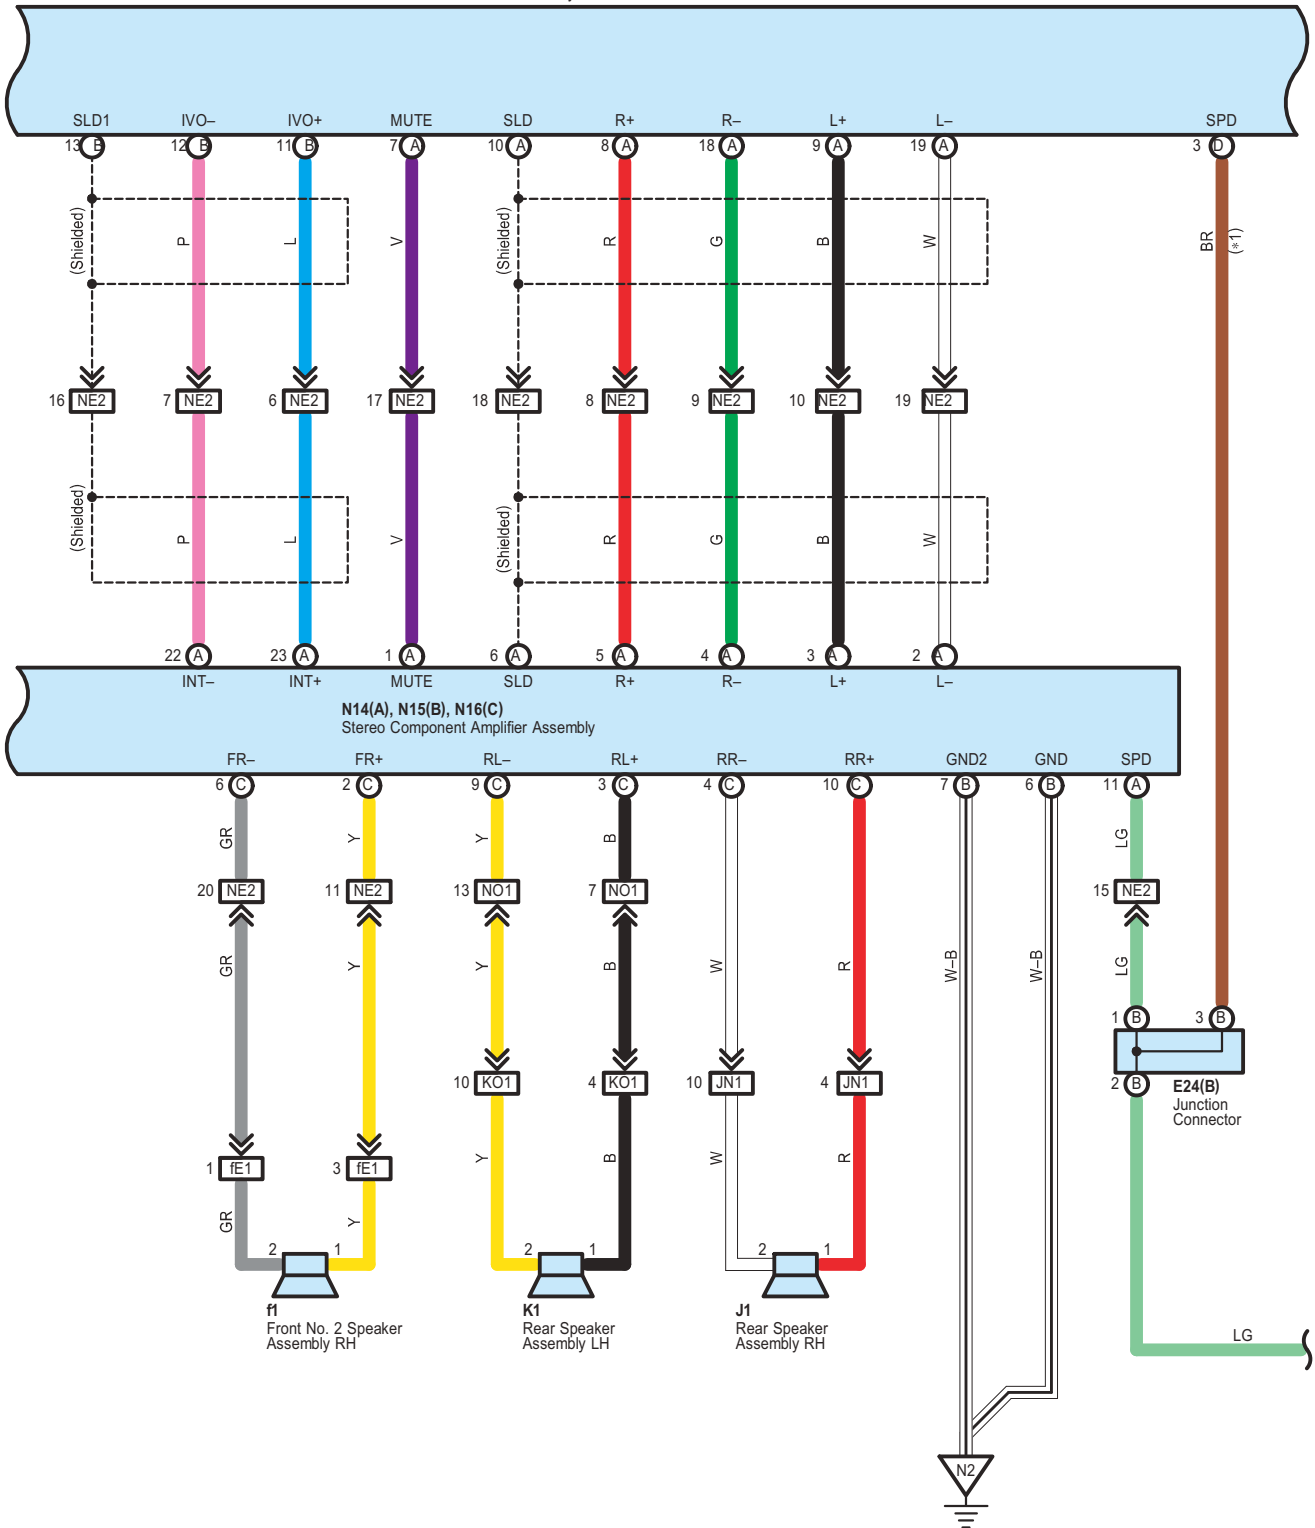

T6 Stereo Component Speaker Assembly

* 1 : w/ Navigation System
 * 2 : w/o Navigation System

E2(A), E3(B), E4(C), E5(D), E6(E), E15(G)
 Navigation Receiver Assembly
 E2(A), E3(B), E14(F), E16(H)
 Radio Receiver Assembly

- * 1 : w/ Navigation System
- * 2 : w/o Navigation System
- * 3 : w/ Cellular Mobile Telephone
- * 4 : w/ Steering Pad Switch Assembly

E2(A), E3(B), E4(C), E5(D), E6(E), E15(G)
 Navigation Receiver Assembly
 E2(A), E3(B), E14(F), E16(H)
 Radio Receiver Assembly

E2(A), E3(B), E4(C), E5(D), E6(E), E15(G)
 Navigation Receiver Assembly
 E2(A), E3(B), E14(F), E16(H)
 Radio Receiver Assembly

Q13
 Television Display Assembly

- * 1 : w/ Navigation System
- * 2 : w/o Navigation System
- * 5 : w/ Rear Seat Entertainment System

1G
White

1H
White

1L
White

DO3
White

ED1
White

ED2
Blue

ED3
Black

ED4
White