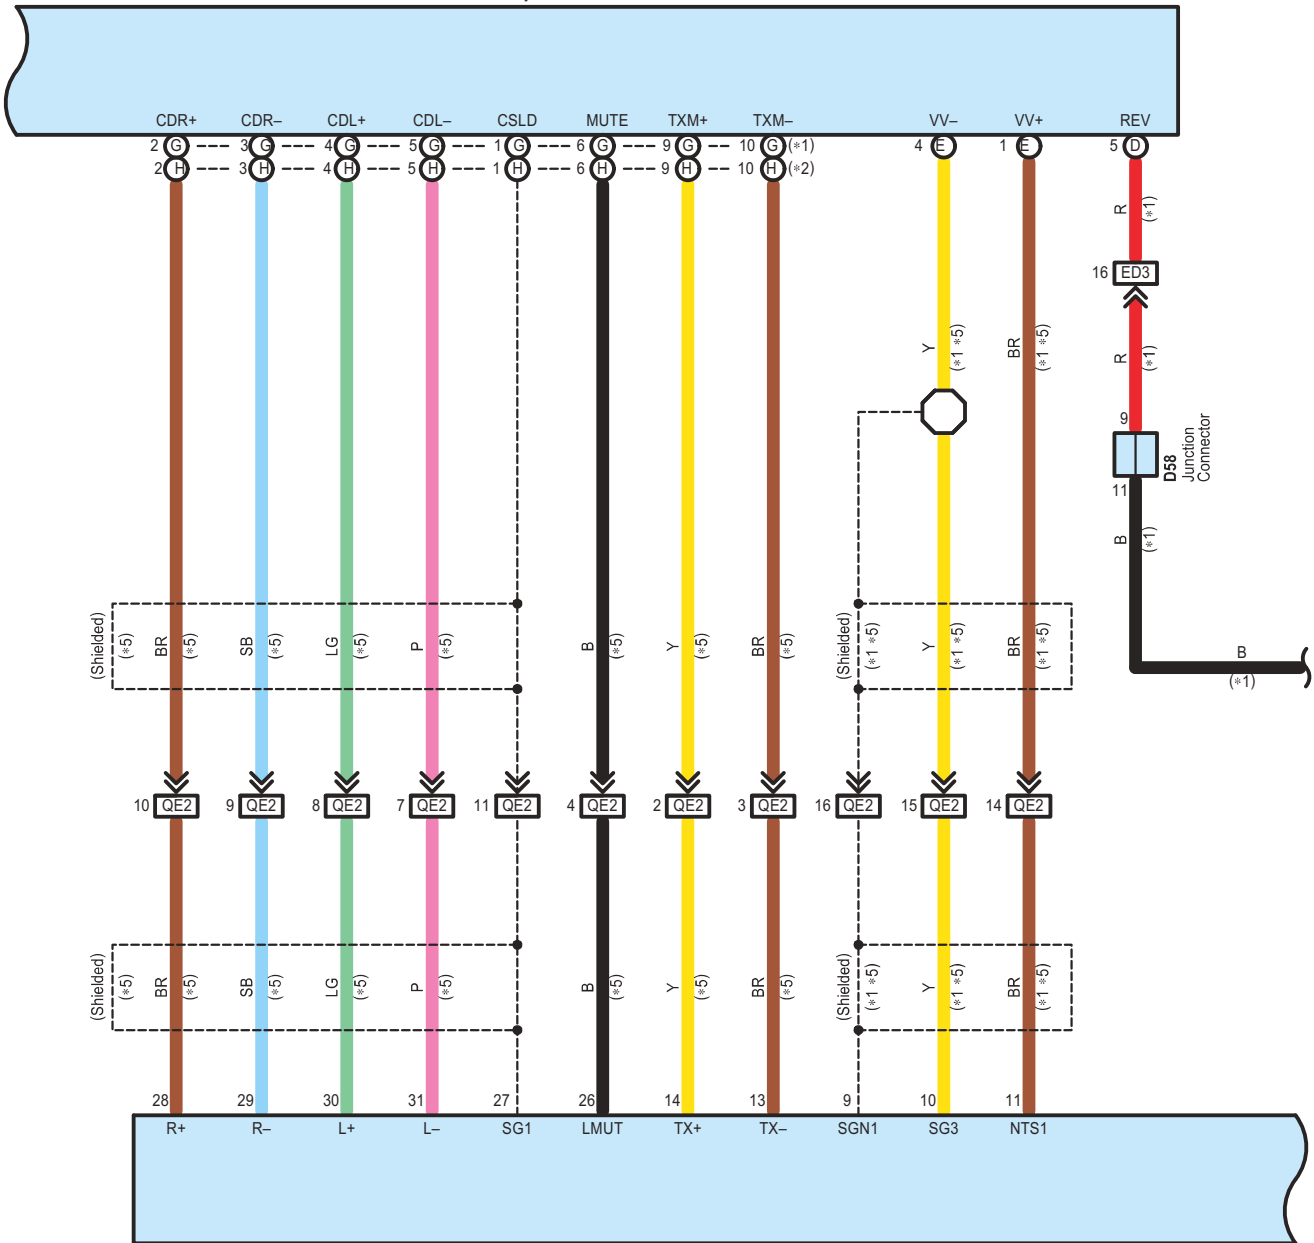

T6 Stereo Component Speaker Assembly

* 1 : w/ Navigation System
 * 2 : w/o Navigation System

E2(A), E3(B), E4(C), E5(D), E6(E), E15(G)
 Navigation Receiver Assembly
 E2(A), E3(B), E14(F), E16(H)
 Radio Receiver Assembly

- * 1 : w/ Navigation System
- * 2 : w/o Navigation System
- * 3 : w/ Cellular Mobile Telephone
- * 4 : w/ Steering Pad Switch Assembly

E2(A), E3(B), E4(C), E5(D), E6(E), E15(G)
 Navigation Receiver Assembly
 E2(A), E3(B), E14(F), E16(H)
 Radio Receiver Assembly

E2(A), E3(B), E4(C), E5(D), E6(E), E15(G)
 Navigation Receiver Assembly
 E2(A), E3(B), E14(F), E16(H)
 Radio Receiver Assembly

Q13
 Television Display Assembly

- * 1 : w/ Navigation System
- * 2 : w/o Navigation System
- * 5 : w/ Rear Seat Entertainment System

1G
White

1H
White

1L
White

DO3
White

ED1
White

ED2
Blue

ED3
Black

ED4
White