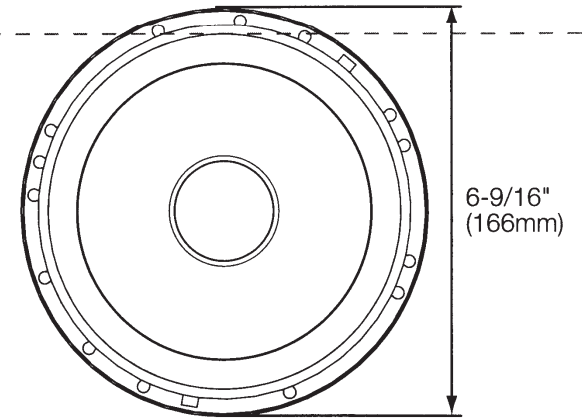

## SPECIFICATIONS

	GT7-4	GT7-5	GT7-6	GT7-86	GT7-96	GT7-5C	GT7-6C
<b>Type</b>	4" (100mm) two-way speaker	5-1/4" (130mm) two-way speaker	6-1/2" (165mm) two-way speaker	5" x 7" / 6" x 8" (152mm x 230mm) two-way speaker	6" x 9" (164mm x 235mm) three-way speaker	5-1/4" (130mm) two-way component system	6-1/2" (165mm) two-way component system
<b>Continuous power handling</b>	30W	35W	45W	60W	70W	45W	50W
<b>Peak power handling</b>	90W	105W	135W	180W	210W	135W	150W
<b>Frequency response</b>	75Hz – 20kHz	70Hz – 20kHz	55Hz – 20kHz	45Hz – 20kHz	40Hz – 21kHz	65Hz – 20kHz	50Hz – 20kHz
<b>Nominal impedance</b>	4 ohms	4 ohms	4 ohms	4 ohms	4 ohms	4 ohms	4 ohms
<b>Sensitivity (2.83V/m)</b>	90dB	93dB	93dB	93dB	94dB	92dB	92dB
<b>External diameter</b>	3-29/32" (99mm)	5-1/8" (130mm)	6-9/16" (166mm)	9-1/16" x 5-11/16" (229mm x 144mm)	9-5/16" x 6-1/2" (235mm x 164mm)	5-1/8" (130mm)	6-9/16" (166mm)
<b>Mounting cutout diameter</b>	3-15/32" (88mm)	4-3/4" (120mm)	5-11/16" (143mm)	7-3/16" x 4-15/16" (182mm x 125mm)	8-3/4" x 5-15/16" (221mm x 150mm)	4-3/4" (120mm)	5-11/16" (143mm)
<b>Total depth</b>	2-7/16" (62mm)	2-5/8" (66mm)	2-3/4" (68mm)	2-3/4" (68mm)	3-7/16" (86mm)	2-1/2" (63mm)	2-11/16" (66mm)
<b>Mounting depth</b>	2" (51mm)	2-1/4" (57mm)	2-3/8" (59mm)	2-7/32" (56mm)	2-15/16" (74mm)	2-1/4" (57mm)	2-3/8" (59mm)