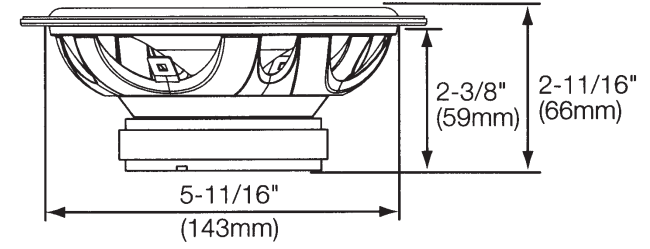

## SPECIFICATIONS

	GT7-4	GT7-5	GT7-6	GT7-86	GT7-96	GT7-5C	GT7-6C
<b>Type</b>	4" (100mm) two-way speaker	5-1/4" (130mm) two-way speaker	6-1/2" (165mm) two-way speaker	5" x 7" / 6" x 8" (152mm x 230mm) two-way speaker	6" x 9" (164mm x 235mm) three-way speaker	5-1/4" (130mm) two-way component system	6-1/2" (165mm) two-way component system
<b>Continuous power handling</b>	30W	35W	45W	60W	70W	45W	50W
<b>Peak power handling</b>	90W	105W	135W	180W	210W	135W	150W
<b>Frequency response</b>	75Hz – 20kHz	70Hz – 20kHz	55Hz – 20kHz	45Hz – 20kHz	40Hz – 21kHz	65Hz – 20kHz	50Hz – 20kHz
<b>Nominal impedance</b>	4 ohms	4 ohms	4 ohms	4 ohms	4 ohms	4 ohms	4 ohms
<b>Sensitivity (2.83V/m)</b>	90dB	93dB	93dB	93dB	94dB	92dB	92dB
<b>External diameter</b>	3-29/32" (99mm)	5-1/8" (130mm)	6-9/16" (166mm)	9-1/16" x 5-11/16" (229mm x 144mm)	9-5/16" x 6-1/2" (235mm x 164mm)	5-1/8" (130mm)	6-9/16" (166mm)
<b>Mounting cutout diameter</b>	3-15/32" (88mm)	4-3/4" (120mm)	5-11/16" (143mm)	7-3/16" x 4-15/16" (182mm x 125mm)	8-3/4" x 5-15/16" (221mm x 150mm)	4-3/4" (120mm)	5-11/16" (143mm)
<b>Total depth</b>	2-7/16" (62mm)	2-5/8" (66mm)	2-3/4" (68mm)	2-3/4" (68mm)	3-7/16" (86mm)	2-1/2" (63mm)	2-11/16" (66mm)
<b>Mounting depth</b>	2" (51mm)	2-1/4" (57mm)	2-3/8" (59mm)	2-7/32" (56mm)	2-15/16" (74mm)	2-1/4" (57mm)	2-3/8" (59mm)