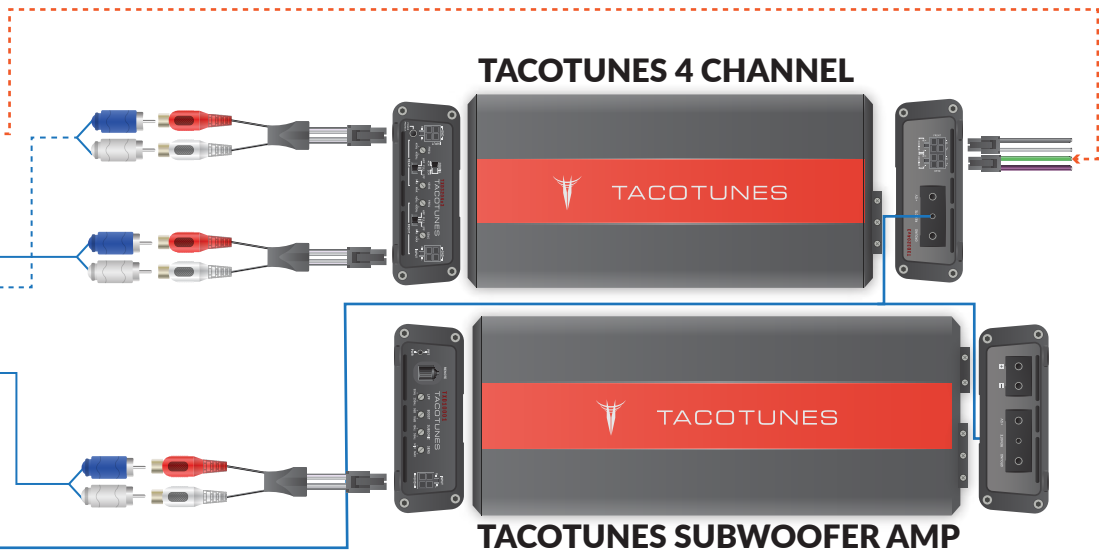

TACOTUNES TXD 4 CHANNEL

Tuning/Configuration knobs & switches:
Check out our video(s) on how to properly
adjust these settings.

Power Wire:

We offer TXD Amp Kits designed for our TXD
amps! Check out our website for more info.

Direct Connect
Molex Plugs

TACOTUNES TXD SUBWOOFER AMP

Subwoofer Output

[Link to YouTube Channel](#)

2018+ Toyota Sienna

How to add tacotunes amplifiers to stock stereo using LC5i Pro.

Plug and Play, easy install,
no need to run new speaker wire.

Plug & Play Speaker Harnesses next page.

[CLICK HERE FOR HARNESSSES](#)

2018+ Toyota Sienna

Stock speaker location overview / plug & play harnesses.

Be sure to check out our video(s) that show you how to easily upgrade the speakers in your **Sienna**!

We will explain how your **Sienna** is configured from the factory AND show you how to easily upgrade your speakers without any cutting or splicing - ANY of your factory wires!

[CLICK HERE](#)
HARNES A1 HARNES A2