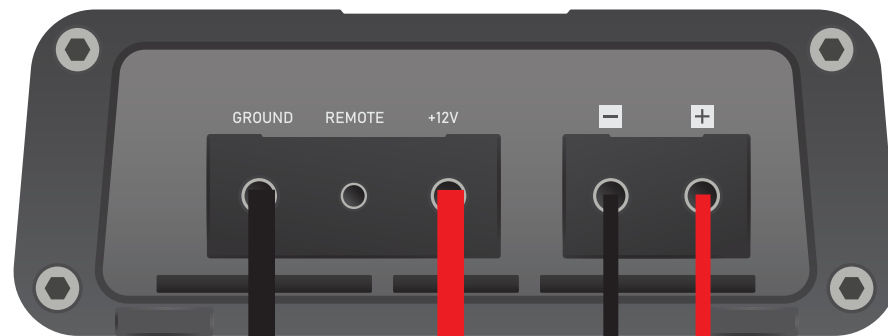

TACOTUNES TXD 4 CHANNEL

Tuning/Configuration knobs & switches:
Check out our video(s) on how to properly
adjust these settings.

Power Wire:

We offer TXD Amp Kits designed for our TXD
amps! Check out our website for more info.

Direct Connect
Molex Plugs

TACOTUNES TXD SUBWOOFER AMP

Subwoofer Output

[Link to YouTube Channel](#)

2018+ Toyota Sienna

How to add tacotunes amplifiers to stock stereo using LC5i Pro.

Plug and Play, easy install,
no need to run new speaker wire.