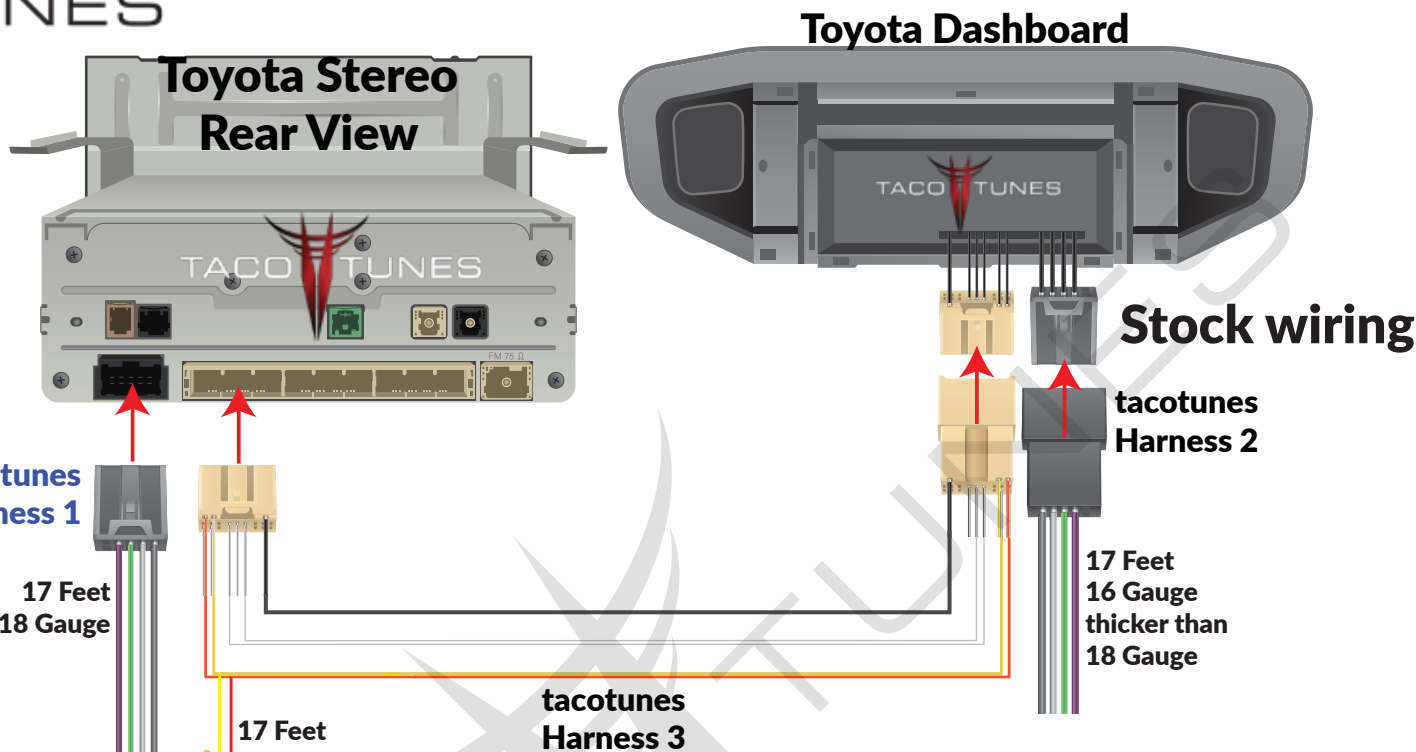

tacotunes
Harness 1

tacotunes
Harness 3

Stock wiring

tacotunes
Harness 2

17 Feet

17 Feet
18 Gauge
Connect to
LOC/DSP

17 Feet
16 Gauge
(thicker than 18 Gauge)
Connect to
4 Channel Amp

Plug & Play
Harnesses

How to connect tacotunes plug & play wiring to: AudioControl LC5i Pro

**NOTE: The input / output signal(s) have a few options.
The settings above are summing all channels for full range to
all outputs**

**Connect to LC5i
(Color coded
Installation)**

**Connect to
Amplifier(s)**

How to connect tacotunes LC5I Pro to tacotunes amplifiers

RCA to TXD Connectors, included with NTUNE6

4 Channel & Subwoofer amplifier overview

Direct Connect
Molex Plugs

TACOTUNES TXD SUBWOOFER AMP

Subwoofer Output

[Link to YouTube Channel](#)

2018+ Toyota Sienna

How to add tacotunes amplifiers to stock stereo using LC5i Pro.

Plug and Play, easy install,
no need to run new speaker wire.