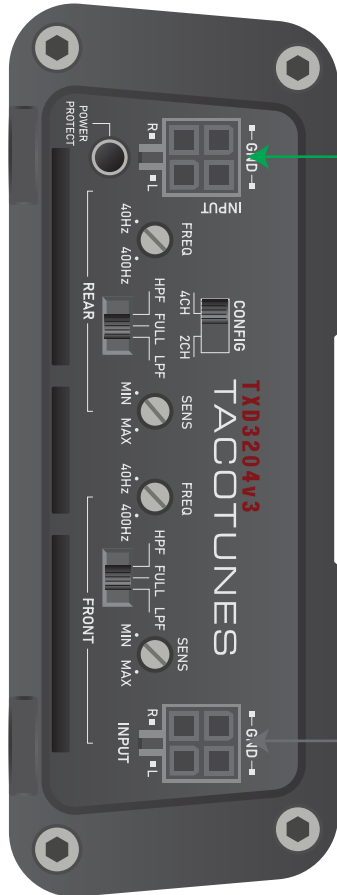

tacotunes
Harness 1

tacotunes
Harness 3

Stock wiring

tacotunes
Harness 2

17 Feet

17 Feet
18 Gauge
Connect to
LOC/DSP

17 Feet
16 Gauge
(thicker than 18 Gauge)
Connect to
4 Channel Amp

Plug & Play
Harnesses

How to connect tacotunes plug & play wiring to: AudioControl LC5i Pro

**NOTE: The input / output signal(s) have a few options.
The settings above are summing all channels for full range to
all outputs**

**Connect to LC5i
(Color coded
Installation)**

**Connect to
Amplifier(s)**

How to connect tacotunes LC5I Pro to tacotunes amplifiers

RCA to TXD Connectors, included with NTUNE6

4 Channel & Subwoofer amplifier overview

TACOTUNES TXD 4 CHANNEL

Tuning/Configuration knobs & switches:
Check out our video(s) on how to properly
adjust these settings.

Power Wire:

We offer TXD Amp Kits designed for our TXD
amps! Check out our website for more info.