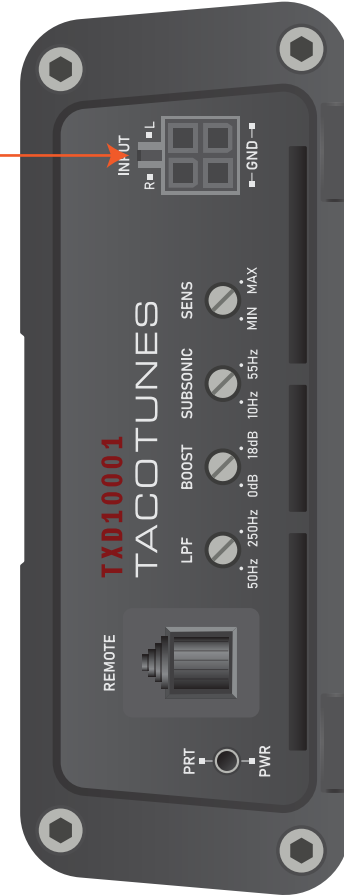

tacotunes
Harness 1

tacotunes
Harness 3

Stock wiring

tacotunes
Harness 2

17 Feet

17 Feet
18 Gauge
Connect to
LOC/DSP

17 Feet
16 Gauge
(thicker than 18 Gauge)
Connect to
4 Channel Amp

Plug & Play
Harnesses

How to connect tacotunes plug & play wiring to: AudioControl LC5i Pro

**NOTE: The input / output signal(s) have a few options.
The settings above are summing all channels for full range to
all outputs**

**Connect to LC5i
(Color coded
Installation)**

**Connect to
Amplifier(s)**

How to connect tacotunes LC5I Pro to tacotunes amplifiers

RCA to TXD Connectors, included with NTUNE6

4 Channel & Subwoofer amplifier overview

TACOTUNES TXD 4 CHANNEL

Tuning/Configuration knobs & switches:
Check out our video(s) on how to properly
adjust these settings.

Power Wire:

We offer TXD Amp Kits designed for our TXD
amps! Check out our website for more info.