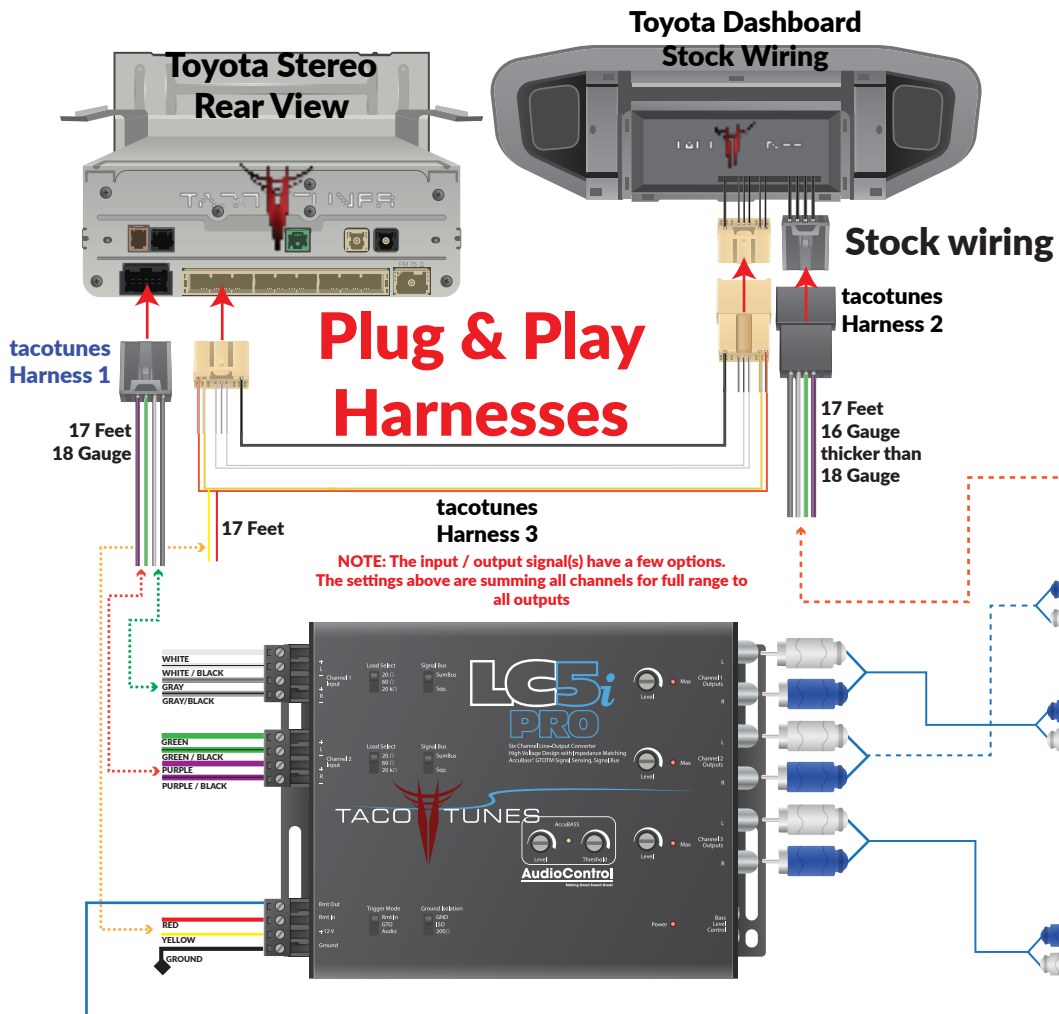

TACOTUNES TXD 4 CHANNEL

Tuning/Configuration knobs & switches:
Check out our video(s) on how to properly
adjust these settings.

Power Wire:

We offer TXD Amp Kits designed for our TXD
amps! Check out our website for more info.

Direct Connect
Molex Plugs

TACOTUNES TXD SUBWOOFER AMP

Subwoofer Output

[Link to YouTube Channel](#)

2018+ Toyota Sienna

How to add tacotunes amplifiers to stock stereo using LC5i Pro.

Plug and Play, easy install,
no need to run new speaker wire.

Plug & Play Speaker Harnesses next page.

[CLICK HERE FOR HARNESSSES](#)

2018+ Toyota Sienna

Stock speaker location overview / plug & play harnesses.

Be sure to check out our video(s) that show you how to easily upgrade the speakers in your **Sienna**!

We will explain how your **Sienna** is configured from the factory AND show you how to easily upgrade your speakers without any cutting or splicing - ANY of your factory wires!

[CLICK HERE](#)
HARNES A1 HARNES A2