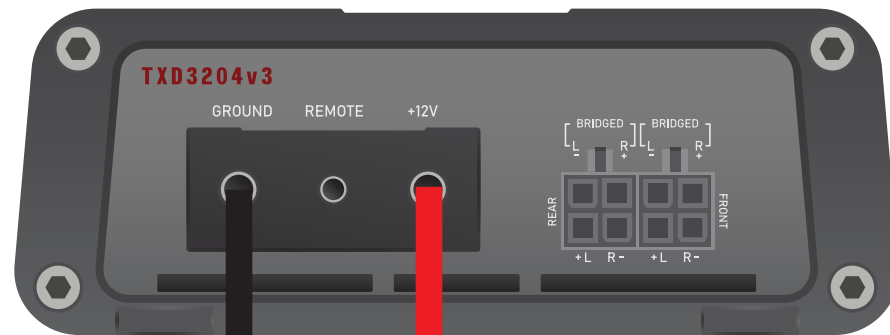

Power Wire:

We offer TXD Amp Kits designed for our TXD
amps! Check out our website for more info.

Direct Connect
Molex Plugs