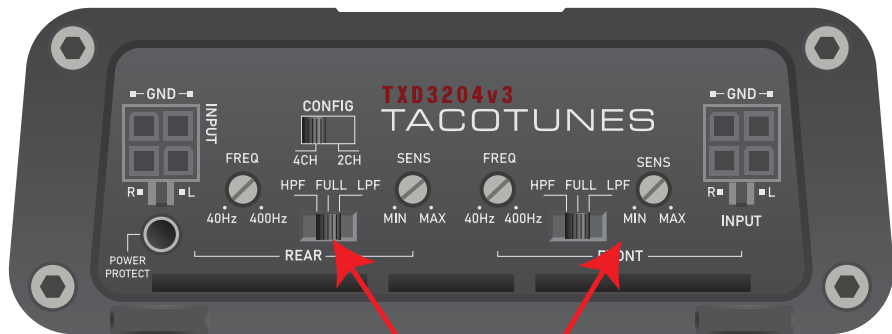

How to connect tacotunes plug & play wiring to: AudioControl LC5i Pro

**NOTE: The input / output signal(s) have a few options.
The settings above are summing all channels for full range to
all outputs**

**Connect to LC5i
(Color coded
Installation)**

**Connect to
Amplifier(s)**

How to connect tacotunes LC5I Pro to tacotunes amplifiers

RCA to TXD Connectors, included with NTUNE6

4 Channel & Subwoofer amplifier overview

TACOTUNES TXD 4 CHANNEL

Tuning/Configuration knobs & switches:
Check out our video(s) on how to properly
adjust these settings.

Power Wire:

We offer TXD Amp Kits designed for our TXD
amps! Check out our website for more info.

Direct Connect
Molex Plugs

TACOTUNES TXD SUBWOOFER AMP

Subwoofer Output

[Link to YouTube Channel](#)

2018+ Toyota Sienna

How to add tacotunes amplifiers to stock stereo using LC5i Pro.

Plug and Play, easy install,
no need to run new speaker wire.