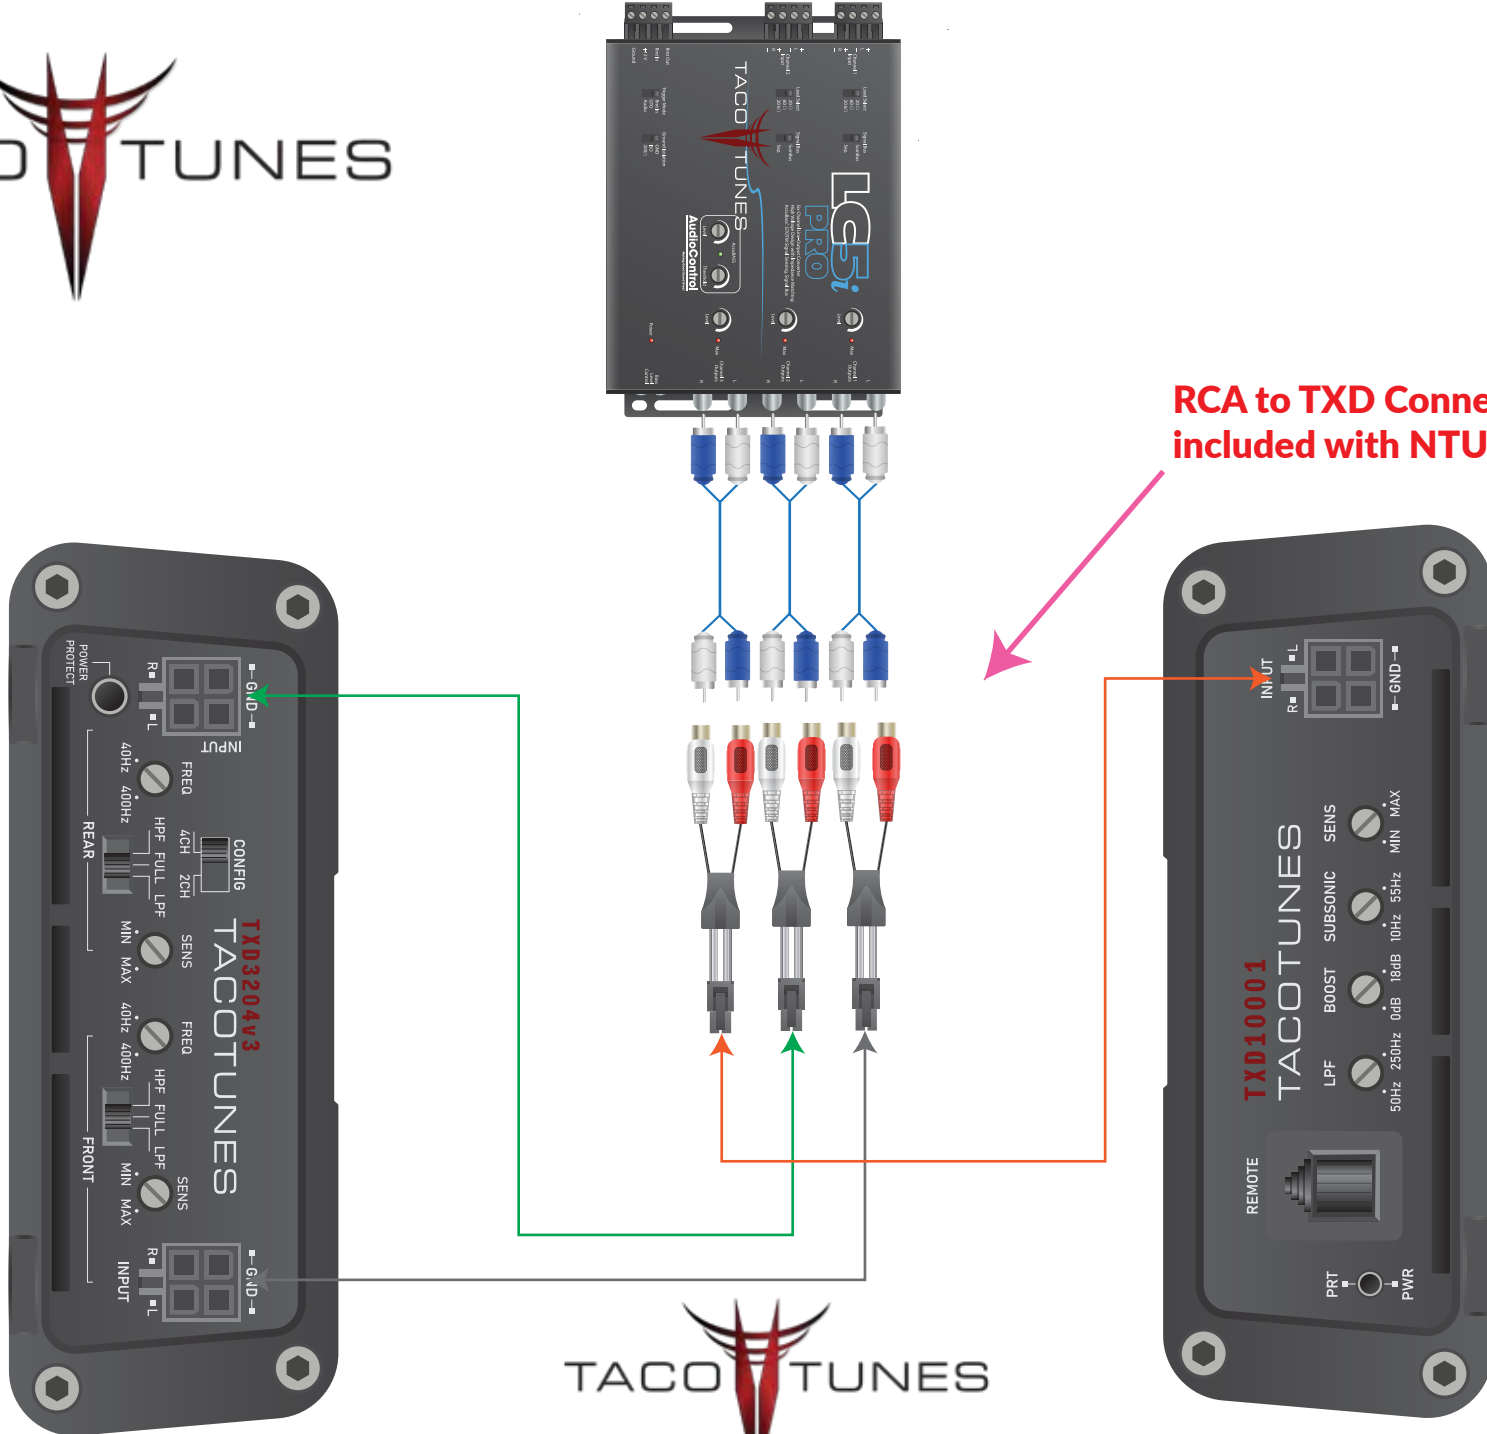

How to connect tacotunes plug & play wiring to: AudioControl LC5i Pro

**NOTE: The input / output signal(s) have a few options.
The settings above are summing all channels for full range to
all outputs**

**Connect to LC5i
(Color coded
Installation)**

**Connect to
Amplifier(s)**

How to connect tacotunes LC5I Pro to tacotunes amplifiers

RCA to TXD Connectors, included with NTUNE6

4 Channel & Subwoofer amplifier overview

TACOTUNES TXD 4 CHANNEL

Tuning/Configuration knobs & switches:
Check out our video(s) on how to properly
adjust these settings.

Power Wire:

We offer TXD Amp Kits designed for our TXD
amps! Check out our website for more info.

Direct Connect
Molex Plugs

TACOTUNES TXD SUBWOOFER AMP

Subwoofer Output

[Link to YouTube Channel](#)

2018+ Toyota Sienna

How to add tacotunes amplifiers to stock stereo using LC5i Pro.

Plug and Play, easy install,
no need to run new speaker wire.