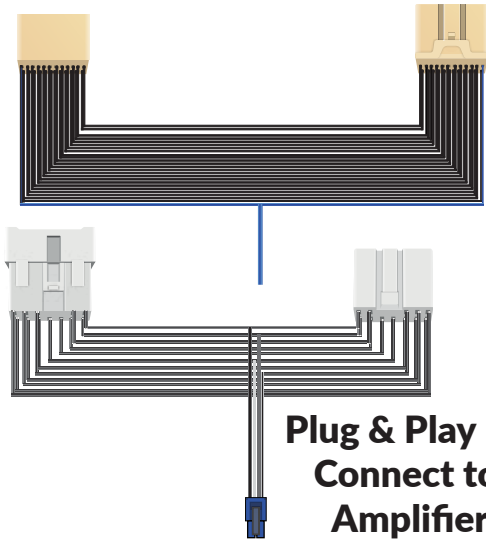

JBL EQUIPPED TUNDRAS

SINGLE HARNESS KIT

Power
(From Battery)

Ground

JBL Equipped Wiring Overview

**Plug & Play Harnesses
Connect to factory
Amplifier/wiring**

**Plug & Play Harness connects
to powered Subwoofer
integrated Amplifier**

**Power wire connects
to integrated
amplifier**

Installs behind rear seat