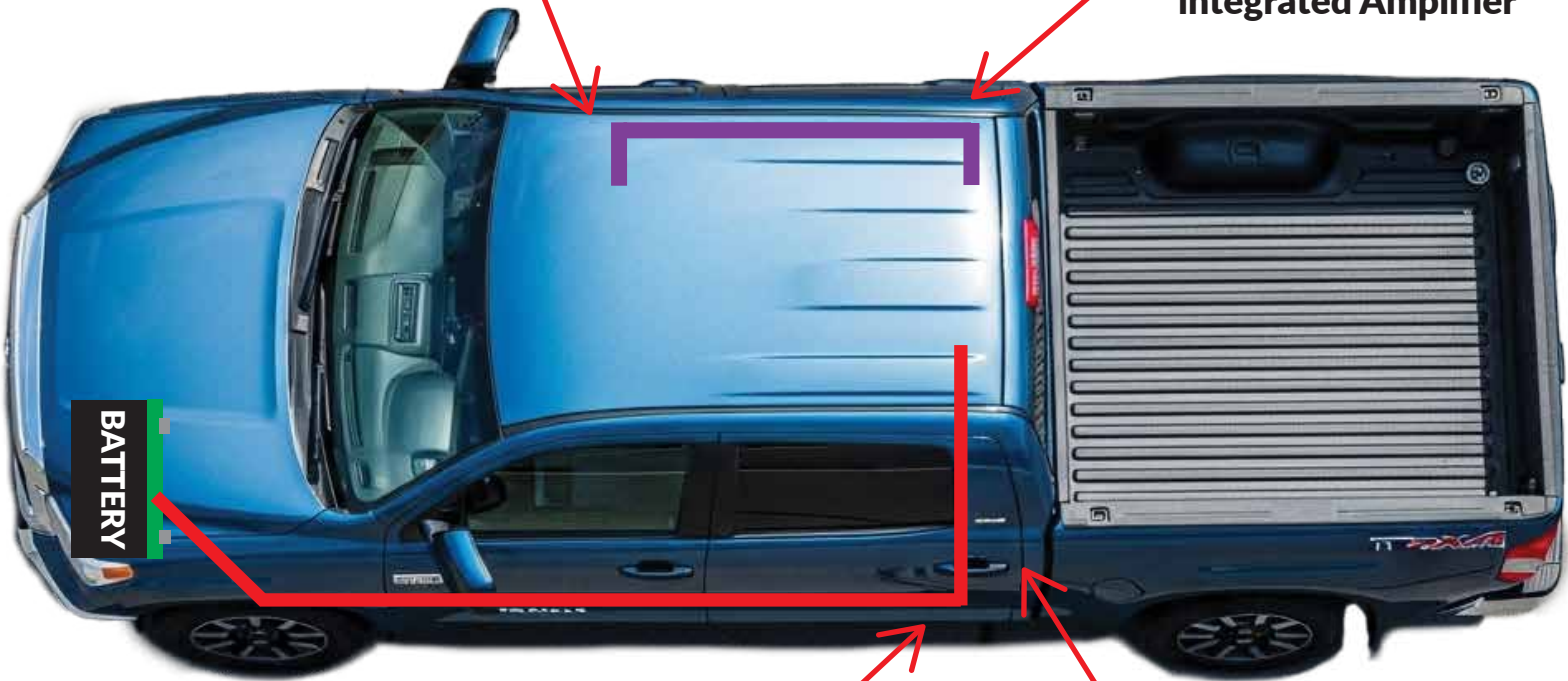

JBL EQUIPPED TUNDRAS

SINGLE HARNESS KIT

Power
(From Battery)

Ground

JBL Equipped Wiring Overview

**Plug & Play Harnesses
Connect to factory
Amplifier/wiring**

**Plug & Play Harness connects
to powered Subwoofer
integrated Amplifier**

**Power wire connects
to integrated
amplifier**

Installs behind rear seat