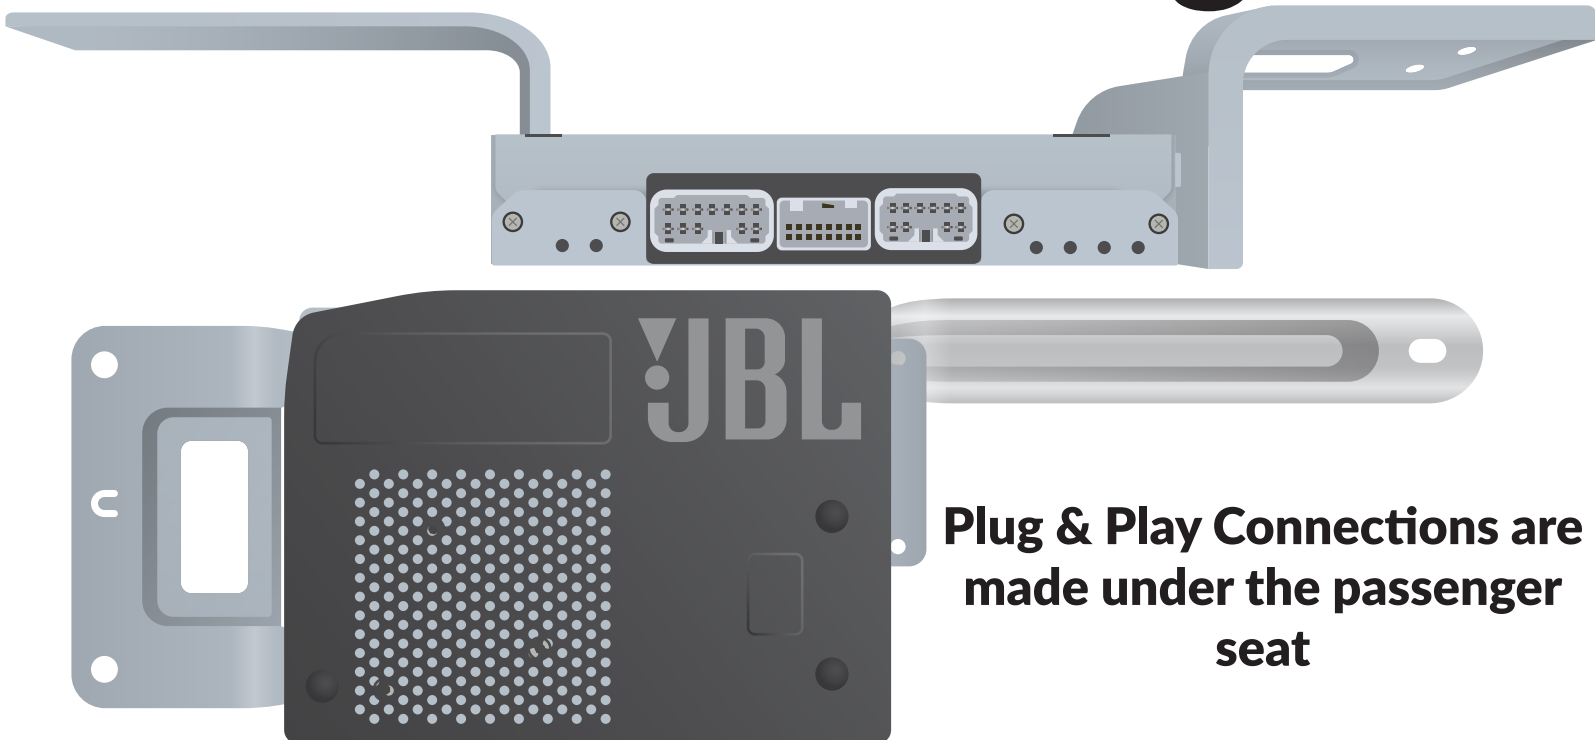

2007-2021 CrewMax Tundra

JBL EQUIPPED

“STARTER”

Add a Subwoofer

Installation Diagram

**Plug & Play Connections are
made under the passenger
seat**

JBL EQUIPPED TUNDRAS

DUAL HARNESS KIT

JBL EQUIPPED TUNDRAS

SINGLE HARNESS KIT

Power
(From Battery)

Ground

JBL Equipped Wiring Overview

**Plug & Play Harnesses
Connect to factory
Amplifier/wiring**

**Plug & Play Harness connects
to powered Subwoofer
integrated Amplifier**

**Power wire connects
to integrated
amplifier**

Installs behind rear seat