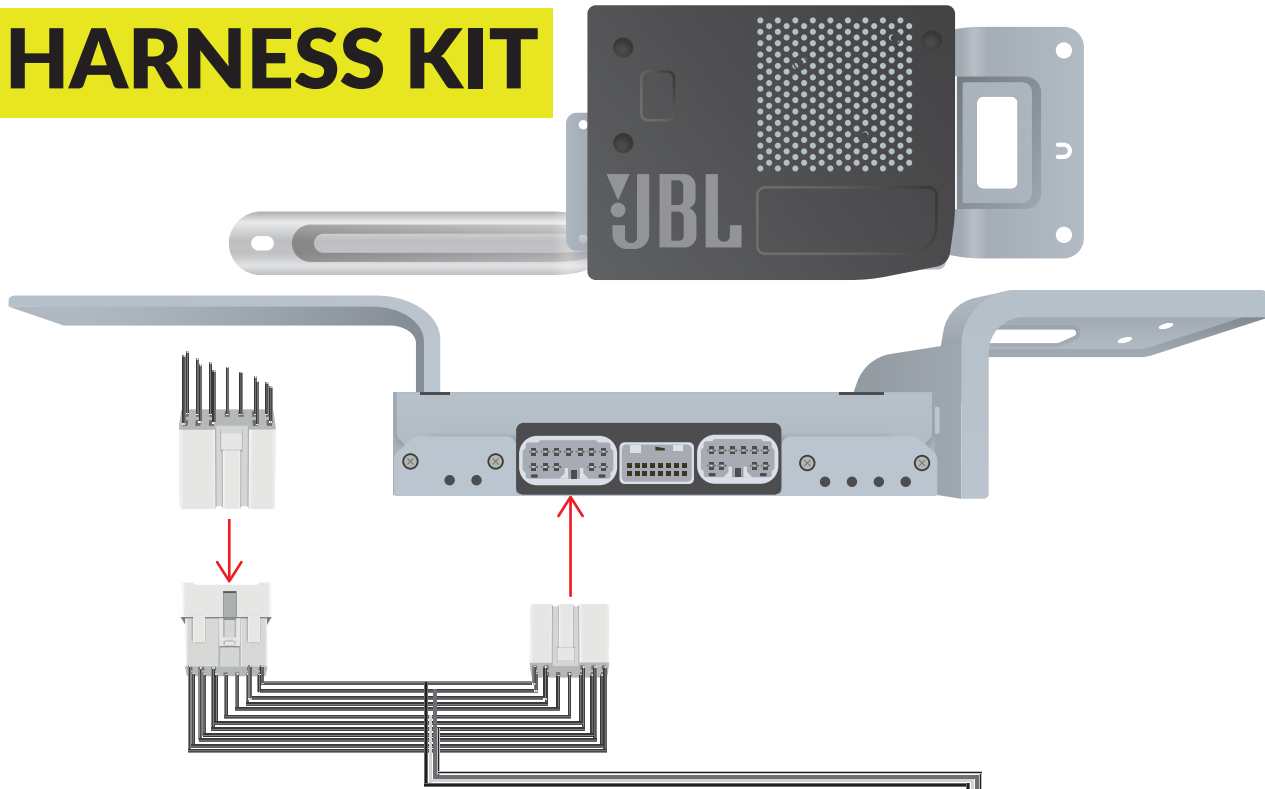

2007-2021 CrewMax Tundra

JBL EQUIPPED

“STARTER”

Add a Subwoofer

Installation Diagram

**Plug & Play Connections are
made under the passenger
seat**

JBL EQUIPPED TUNDRAS

DUAL HARNESS KIT

JBL EQUIPPED TUNDRAS

SINGLE HARNESS KIT

Power
(From Battery)

Ground

JBL Equipped Wiring Overview

**Plug & Play Harnesses
Connect to factory
Amplifier/wiring**

**Plug & Play Harness connects
to powered Subwoofer
integrated Amplifier**

**Power wire connects
to integrated
amplifier**

Installs behind rear seat