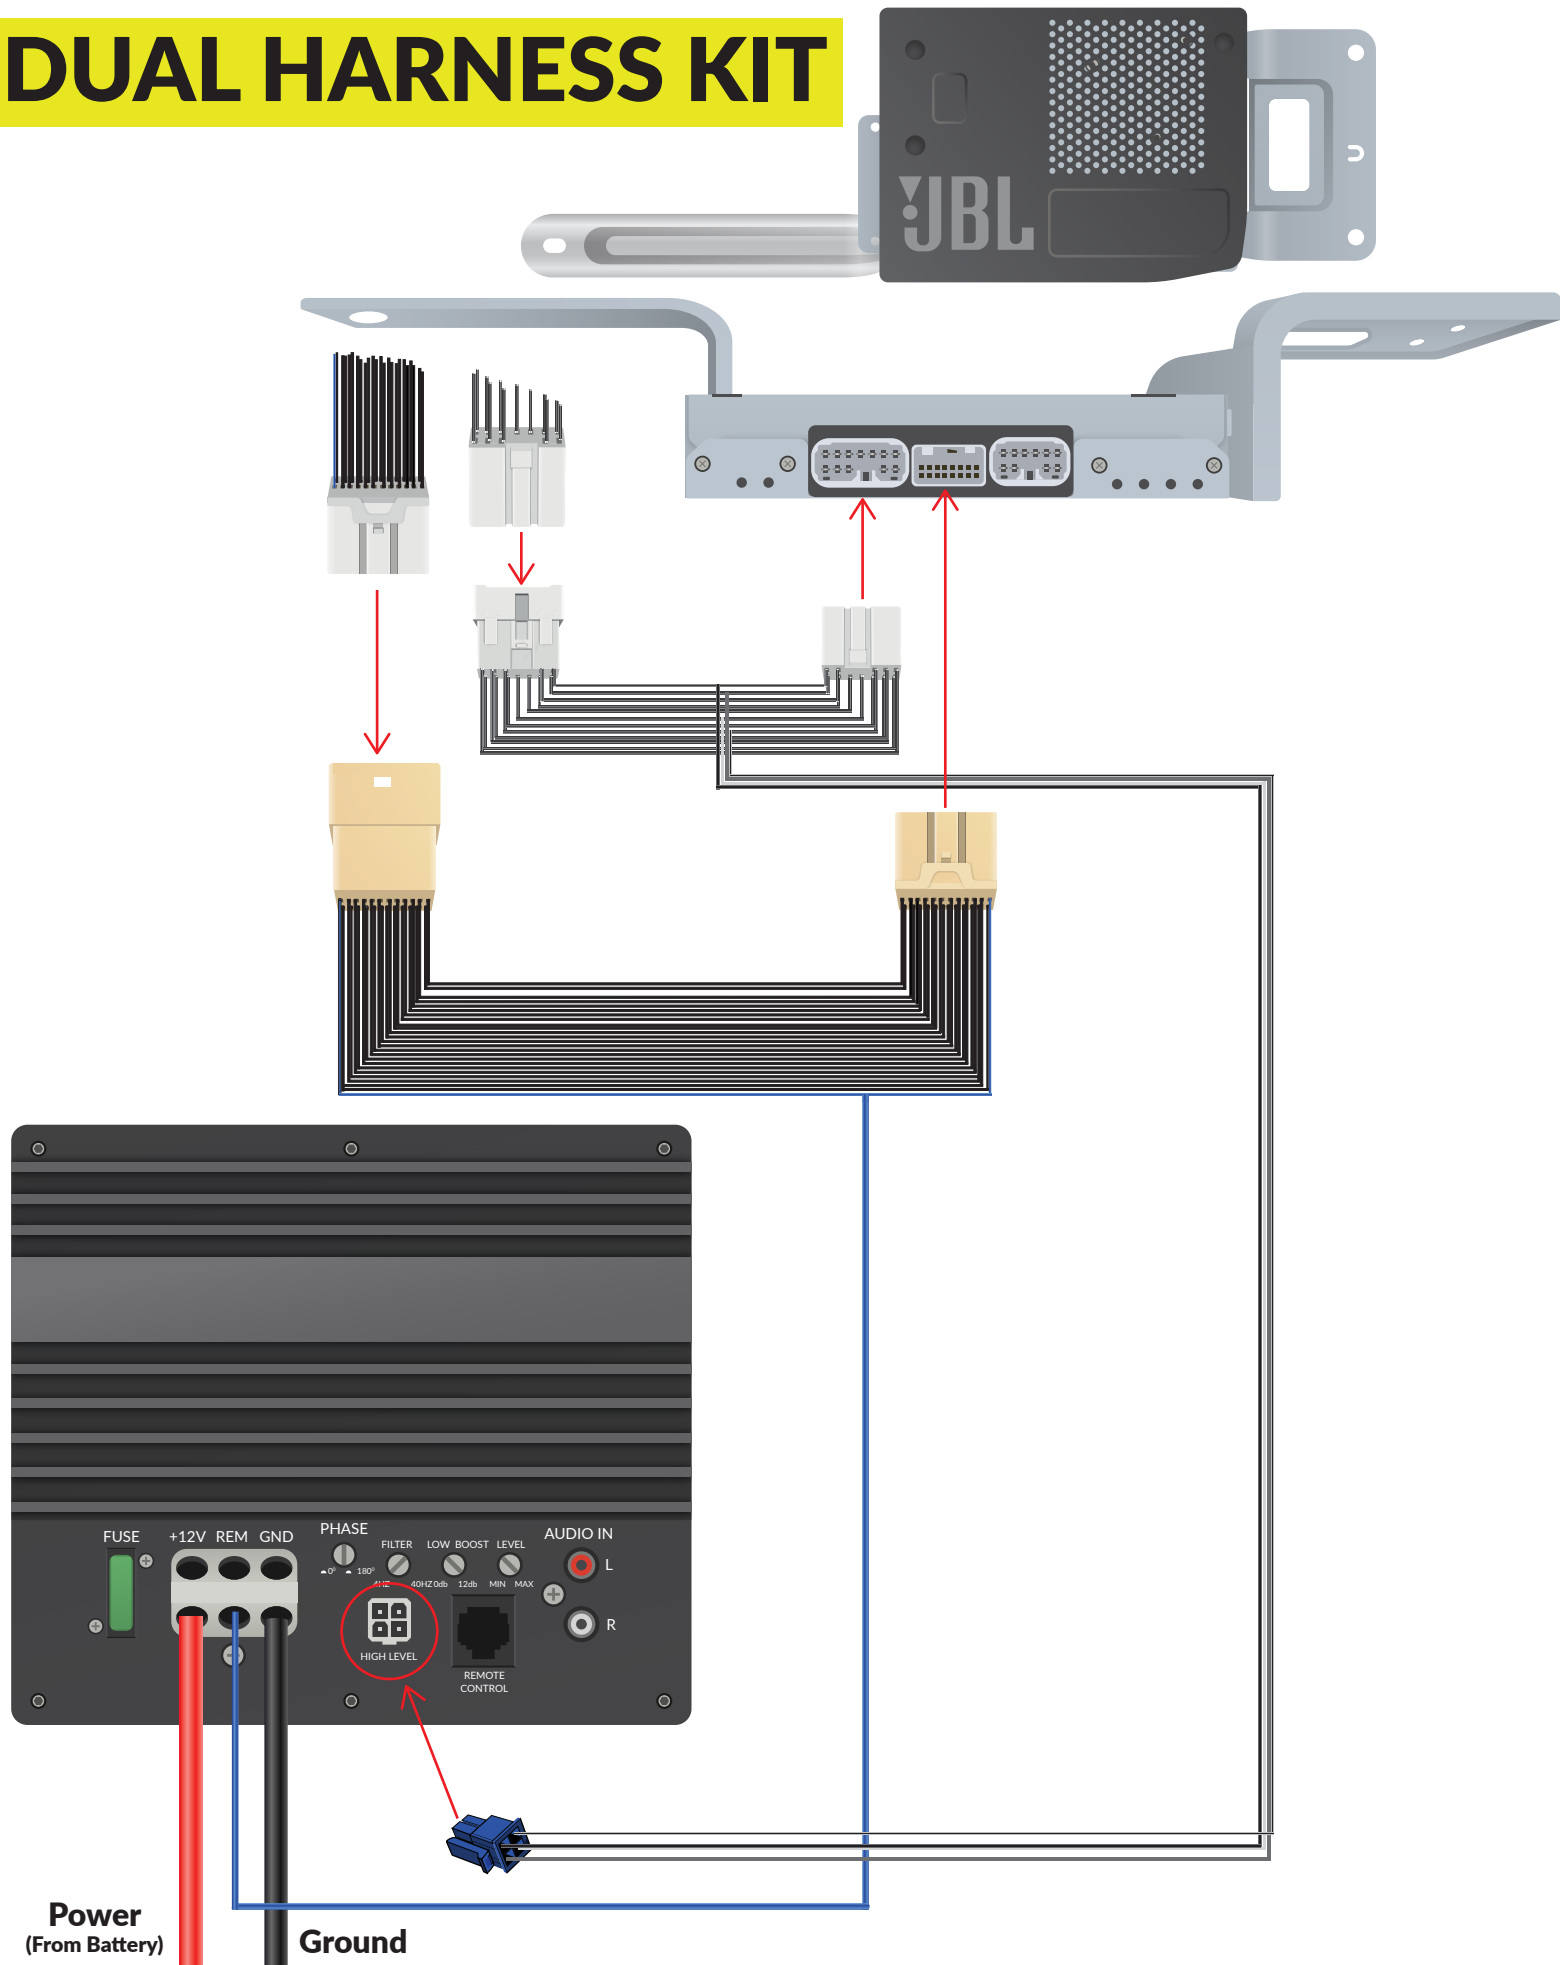

2007-2021 CrewMax Tundra

JBL EQUIPPED

“STARTER”

Add a Subwoofer

Installation Diagram

**Plug & Play Connections are
made under the passenger
seat**

JBL EQUIPPED TUNDRAS

DUAL HARNESS KIT

JBL EQUIPPED TUNDRAS

SINGLE HARNESS KIT

Power
(From Battery)

Ground

JBL Equipped Wiring Overview

**Plug & Play Harnesses
Connect to factory
Amplifier/wiring**

**Plug & Play Harness connects
to powered Subwoofer
integrated Amplifier**

**Power wire connects
to integrated
amplifier**

Installs behind rear seat