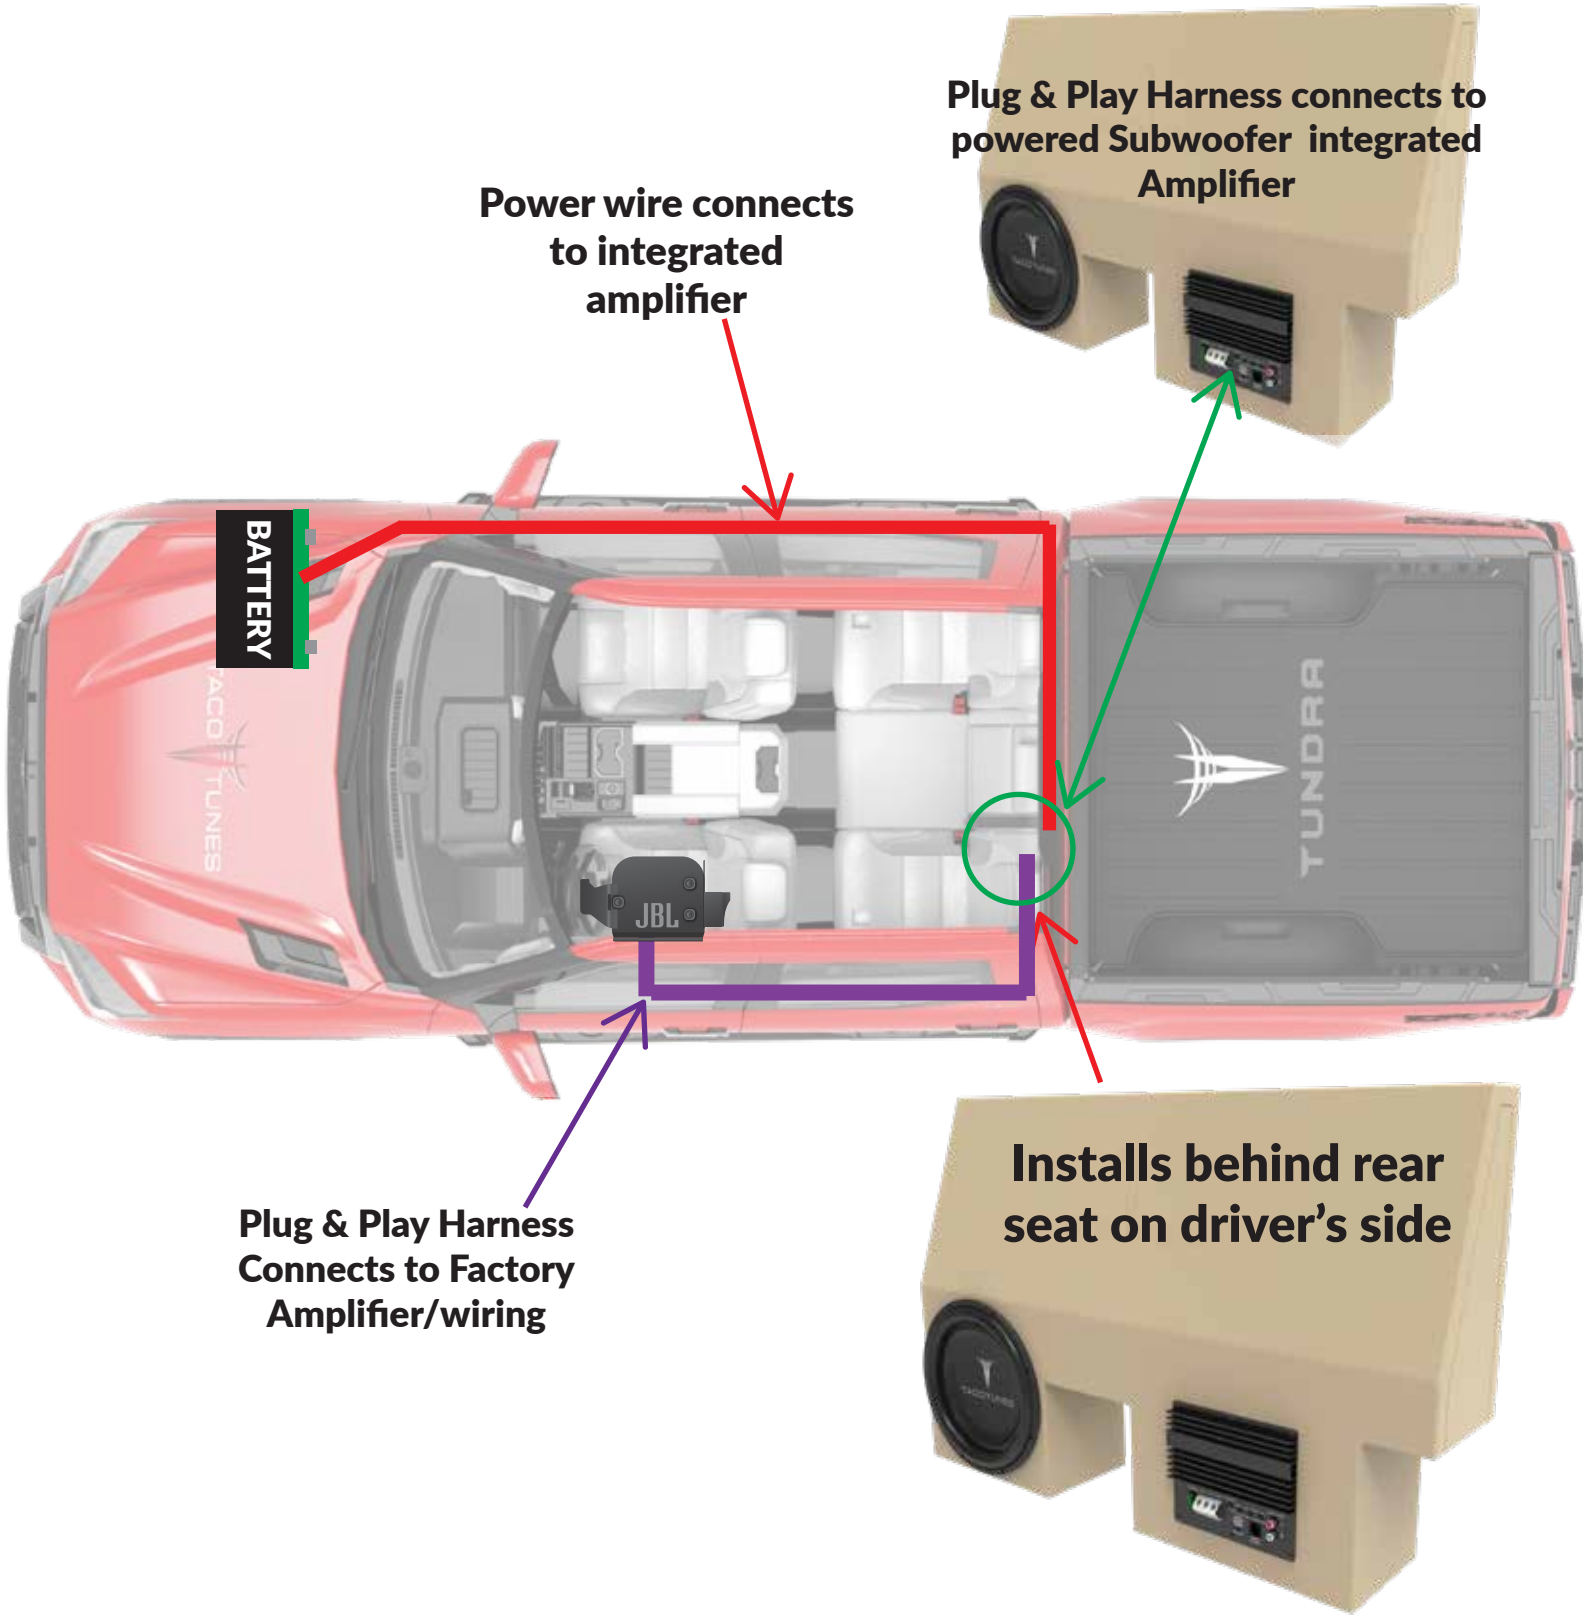

2022+ Non-Hybrid Tundra “STARTER” Add a Subwoofer

Installation Diagram

BASE AUDIO

Plug & Play Wiring Connections

Connections are made behind the head unit

Base Audio Wiring Overview

JBL EQUIPPED

Plug & Play wiring connections

Connections are made under the driver's seat at the factory amplifier

JBL Equipped Audio Wiring Overview

How to Wire Your Subwoofer