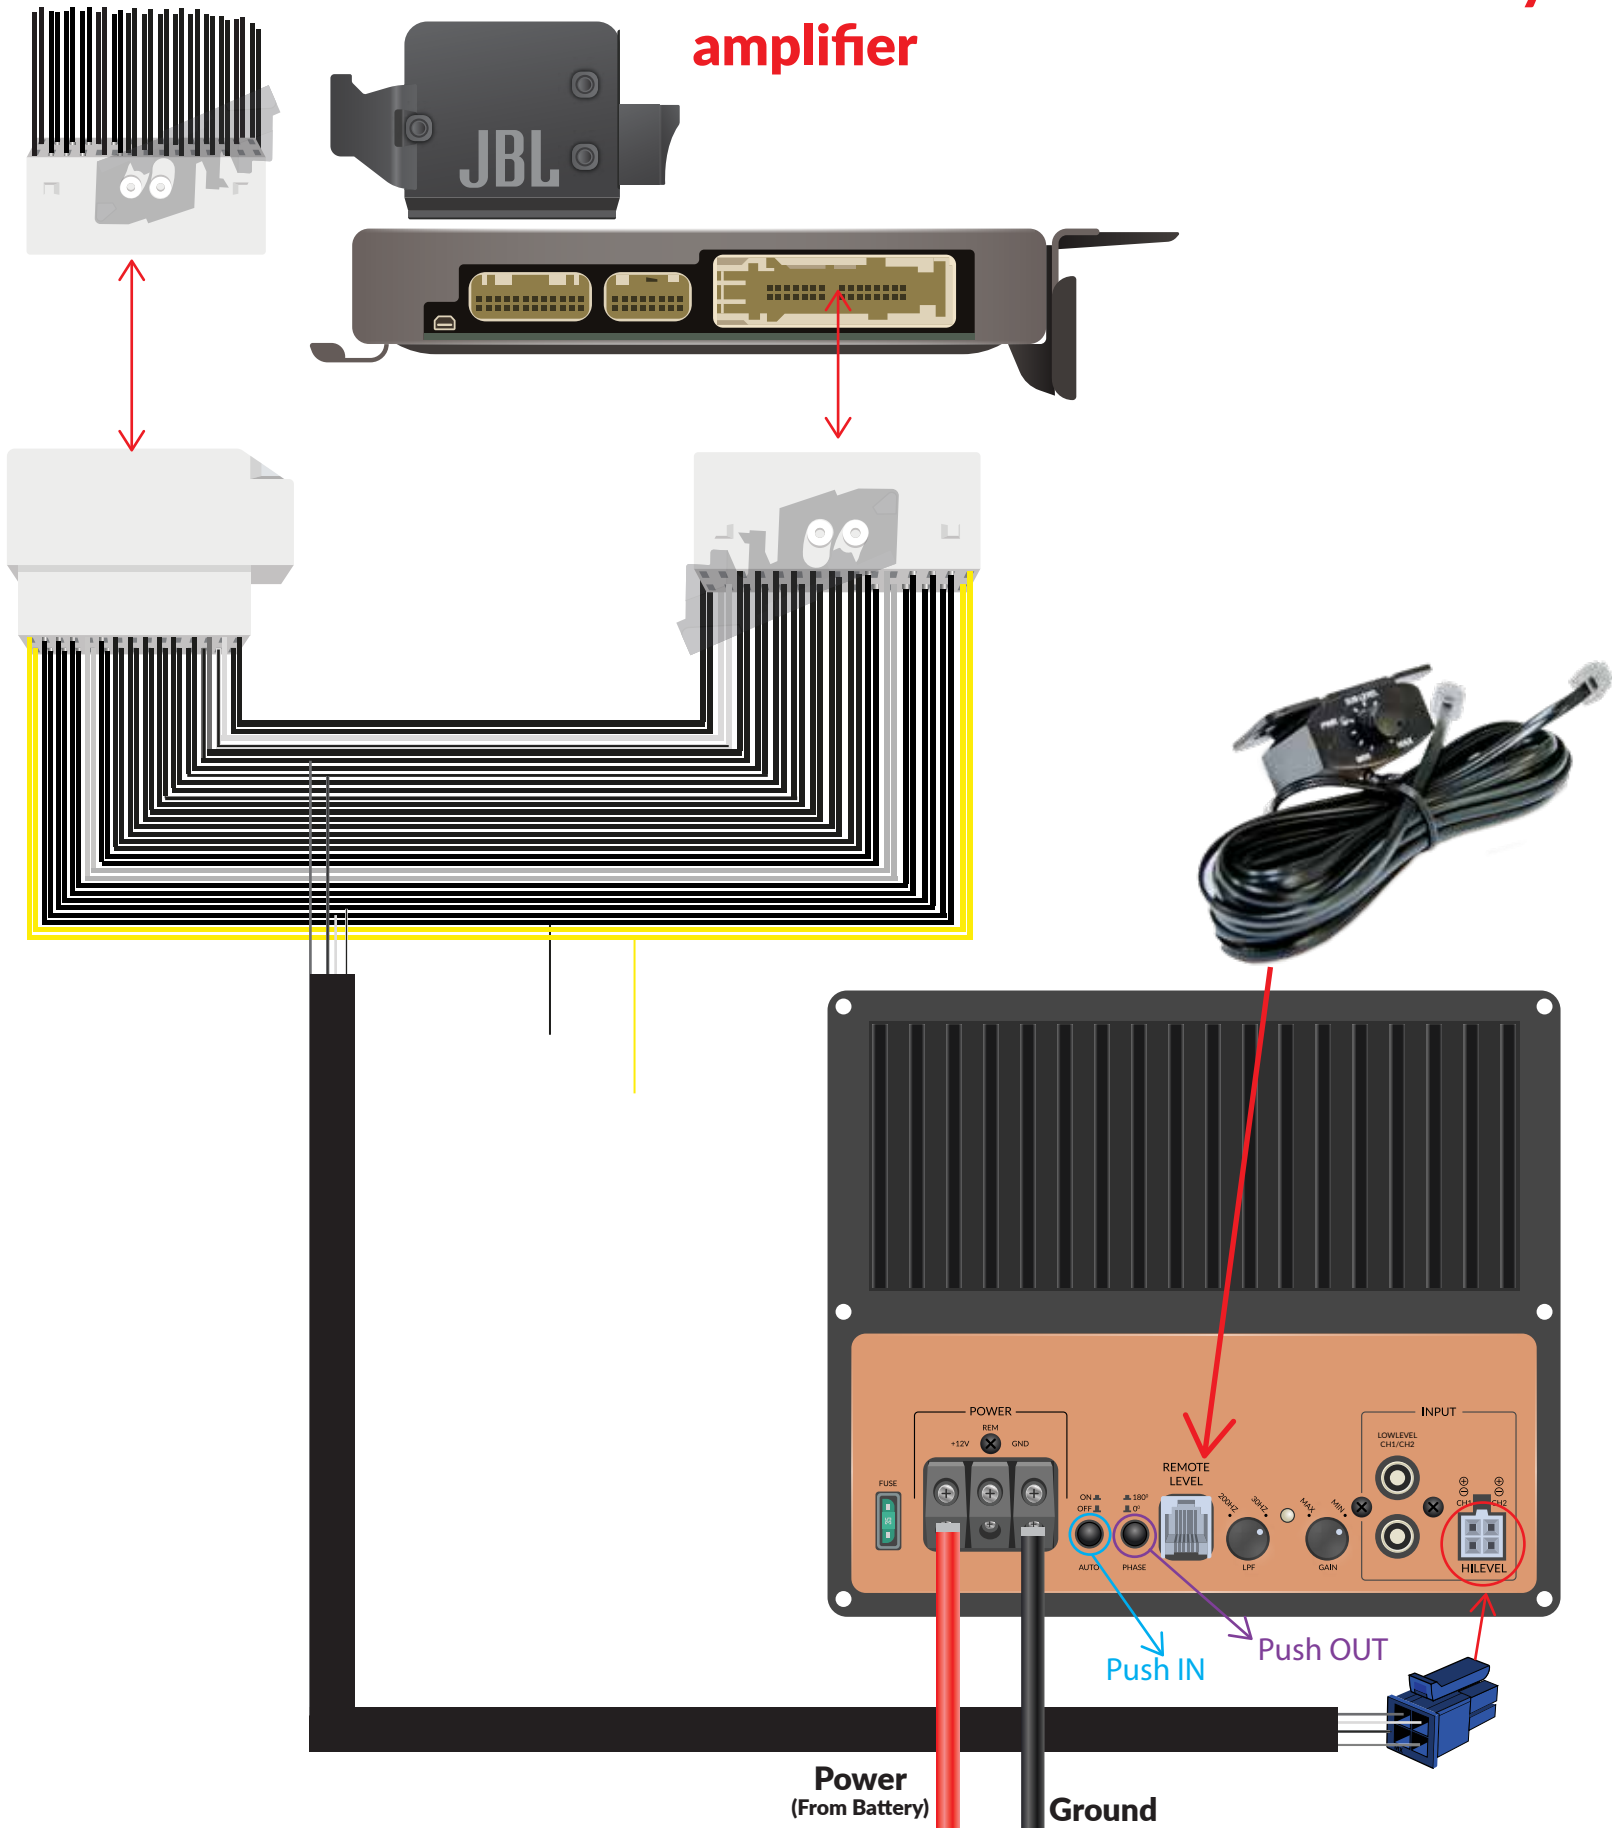

2022+ Non-Hybrid Tundra “STARTER” Add a Subwoofer

Installation Diagram

BASE AUDIO

Plug & Play Wiring Connections

Connections are made behind the head unit

Base Audio Wiring Overview

JBL EQUIPPED

Plug & Play wiring connections

Connections are made under the driver's seat at the factory amplifier

JBL Equipped Audio Wiring Overview

How to Wire Your Subwoofer