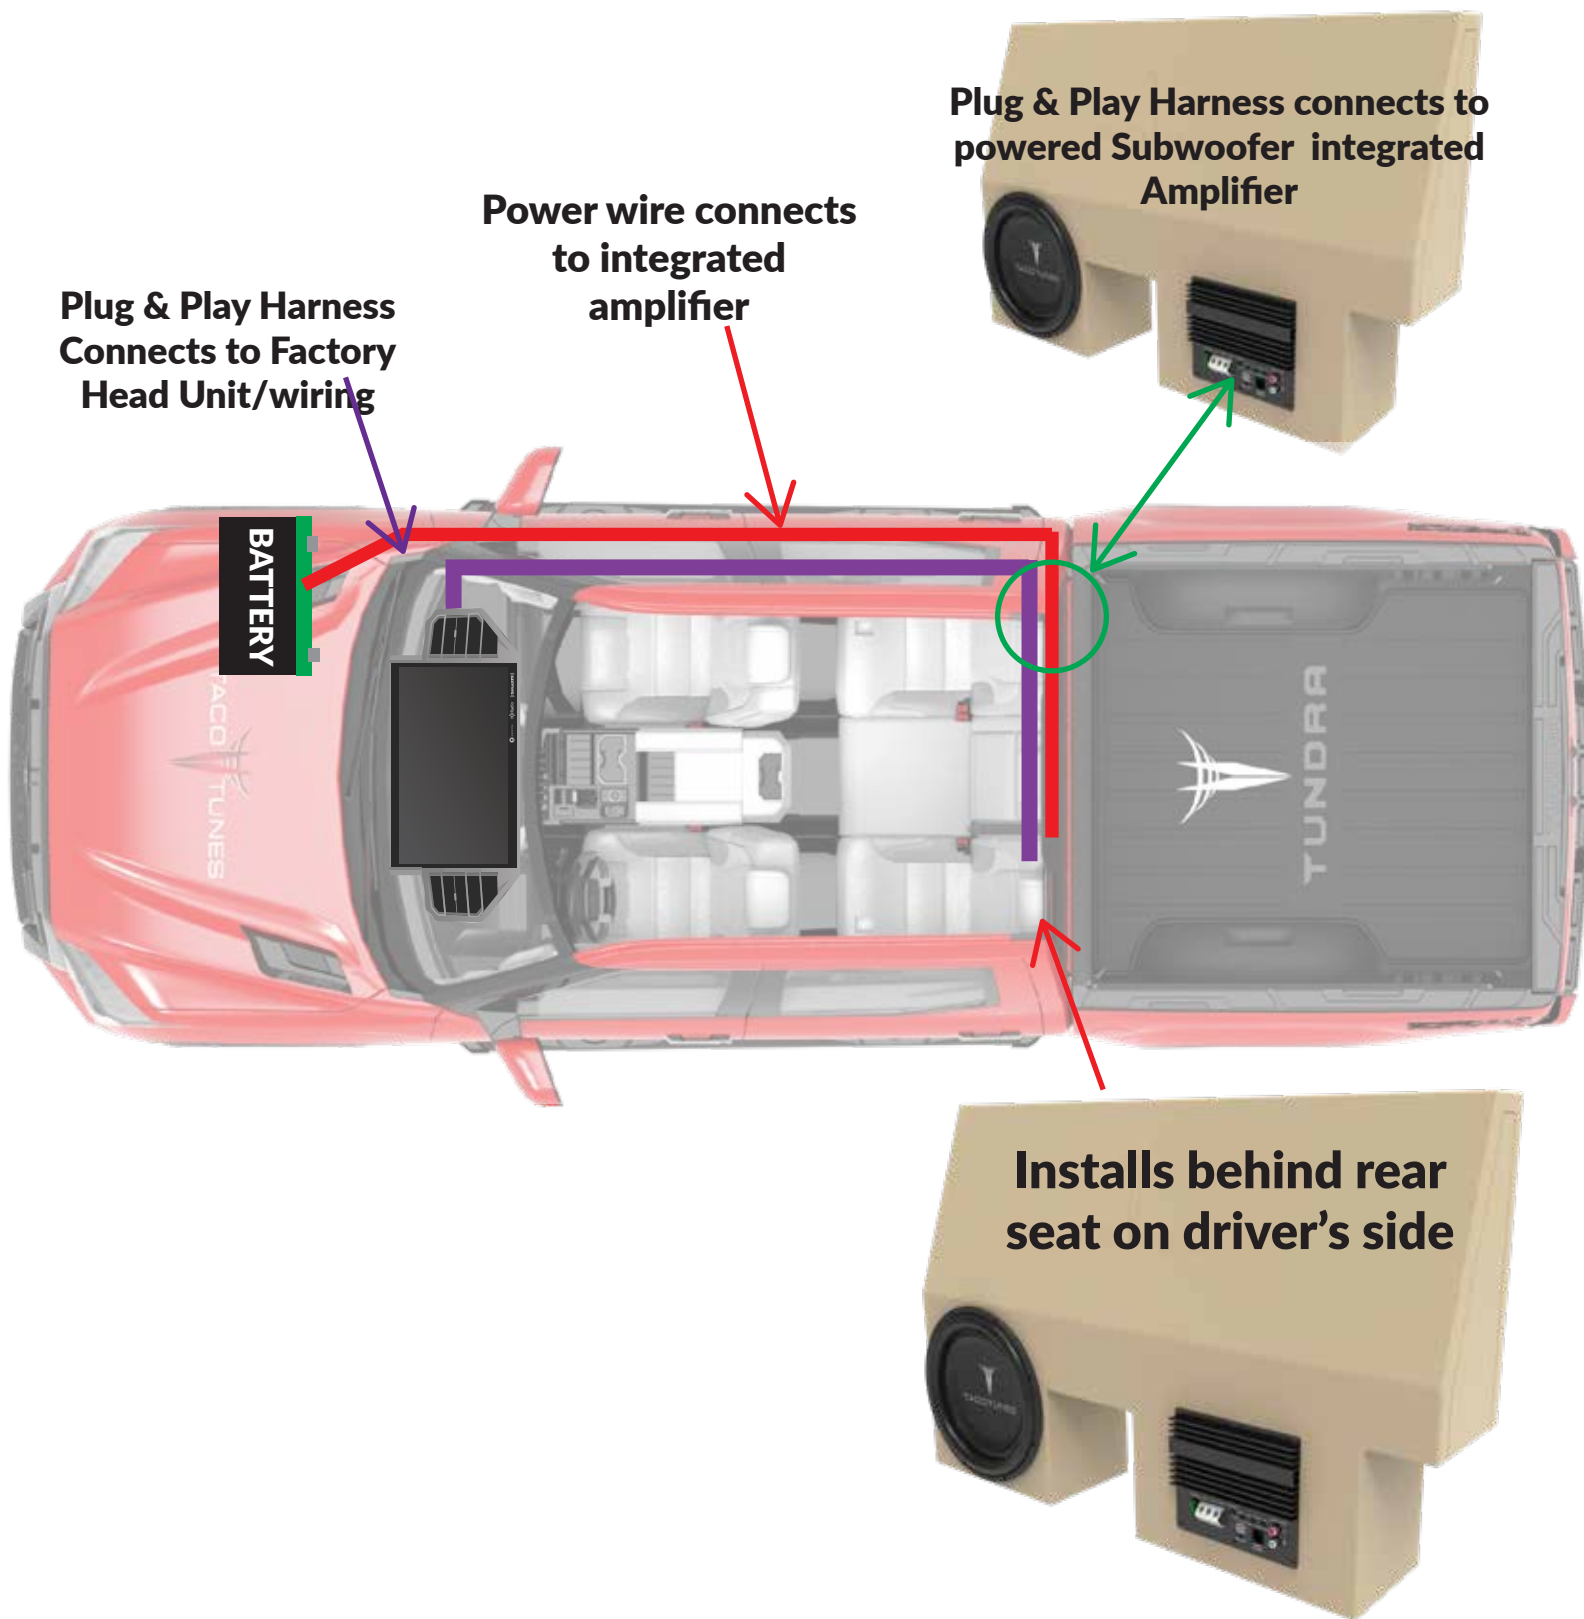

2022+ Non-Hybrid Tundra “STARTER” Add a Subwoofer

Installation Diagram

BASE AUDIO

Plug & Play Wiring Connections

Connections are made behind the head unit

Base Audio Wiring Overview

JBL EQUIPPED

Plug & Play wiring connections

Connections are made under the driver's seat at the factory amplifier

JBL Equipped Audio Wiring Overview

How to Wire Your Subwoofer