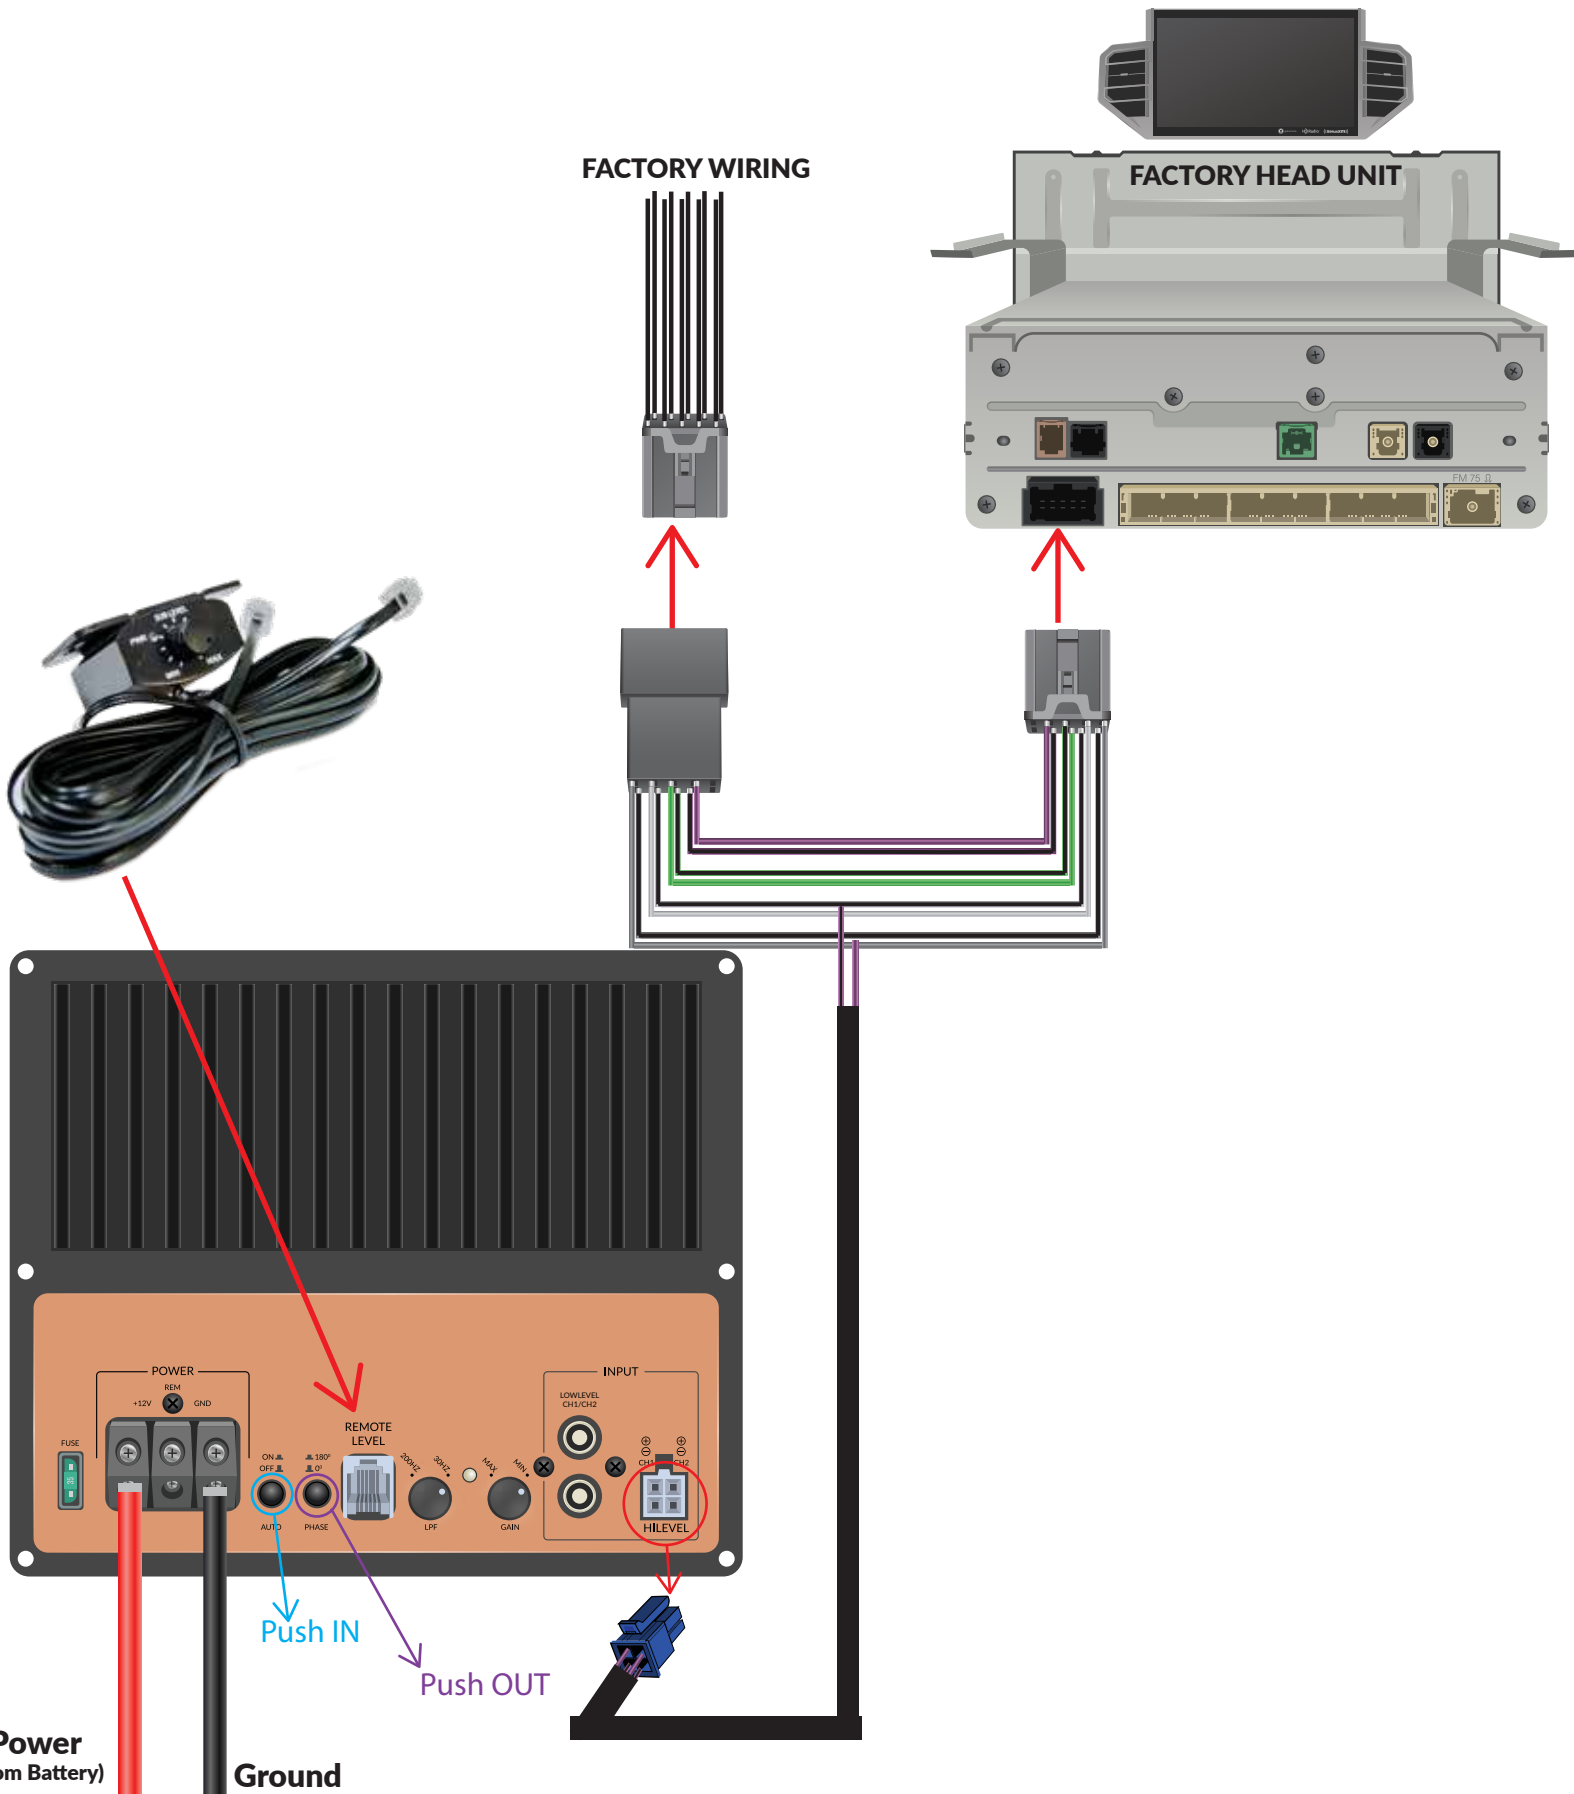

2022+ Non-Hybrid Tundra “STARTER” Add a Subwoofer

Installation Diagram

BASE AUDIO

Plug & Play Wiring Connections

Connections are made behind the head unit

Base Audio Wiring Overview

JBL EQUIPPED

Plug & Play wiring connections

Connections are made under the driver's seat at the factory amplifier

JBL Equipped Audio Wiring Overview

How to Wire Your Subwoofer